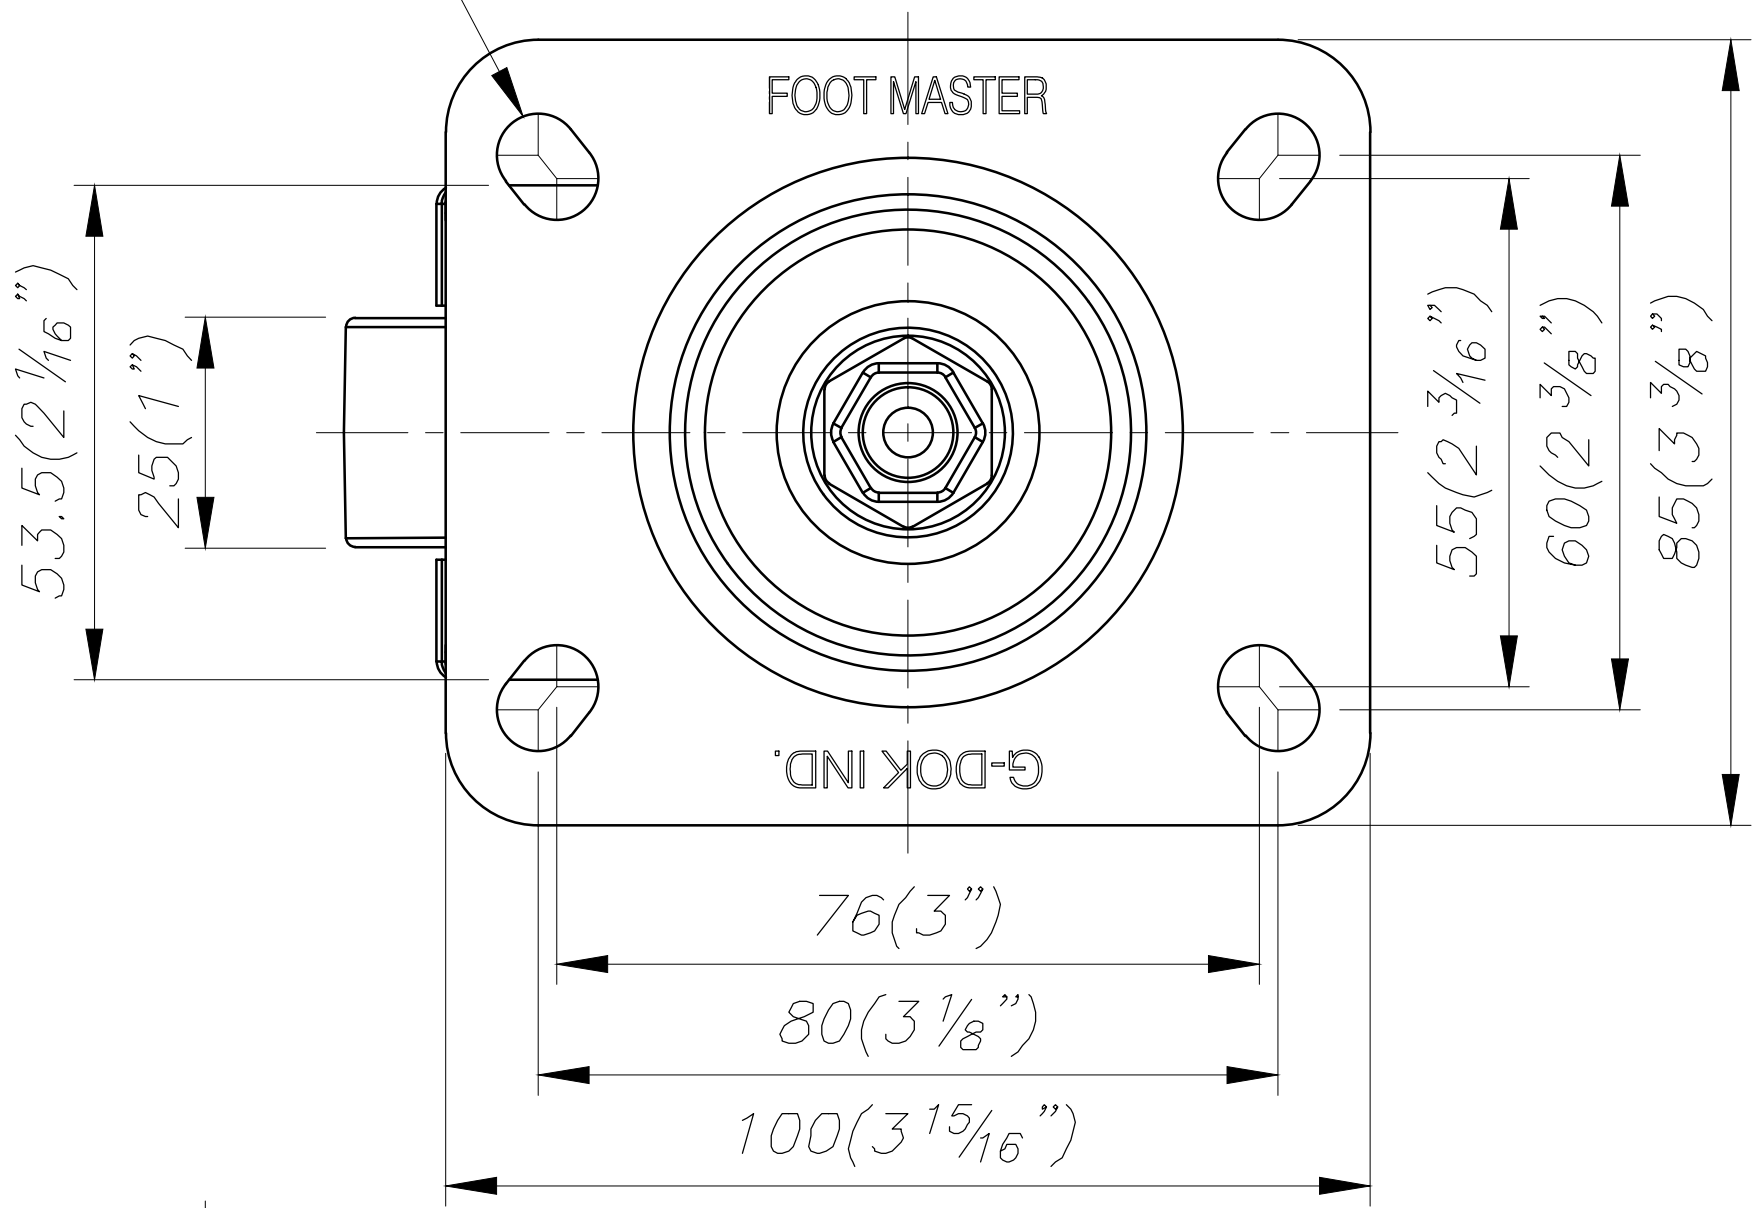

FOOT MASTER

G-DOK IND.

FOOT MASTER

G-DOK IND.

4- $\phi 9(3/8)$ SLOT HOLES

FOOT MASTER®

FOOMA®

 G-DOK IND.

MODEL NAME

GD-60-F-PEU

A

B

C

E

F

G