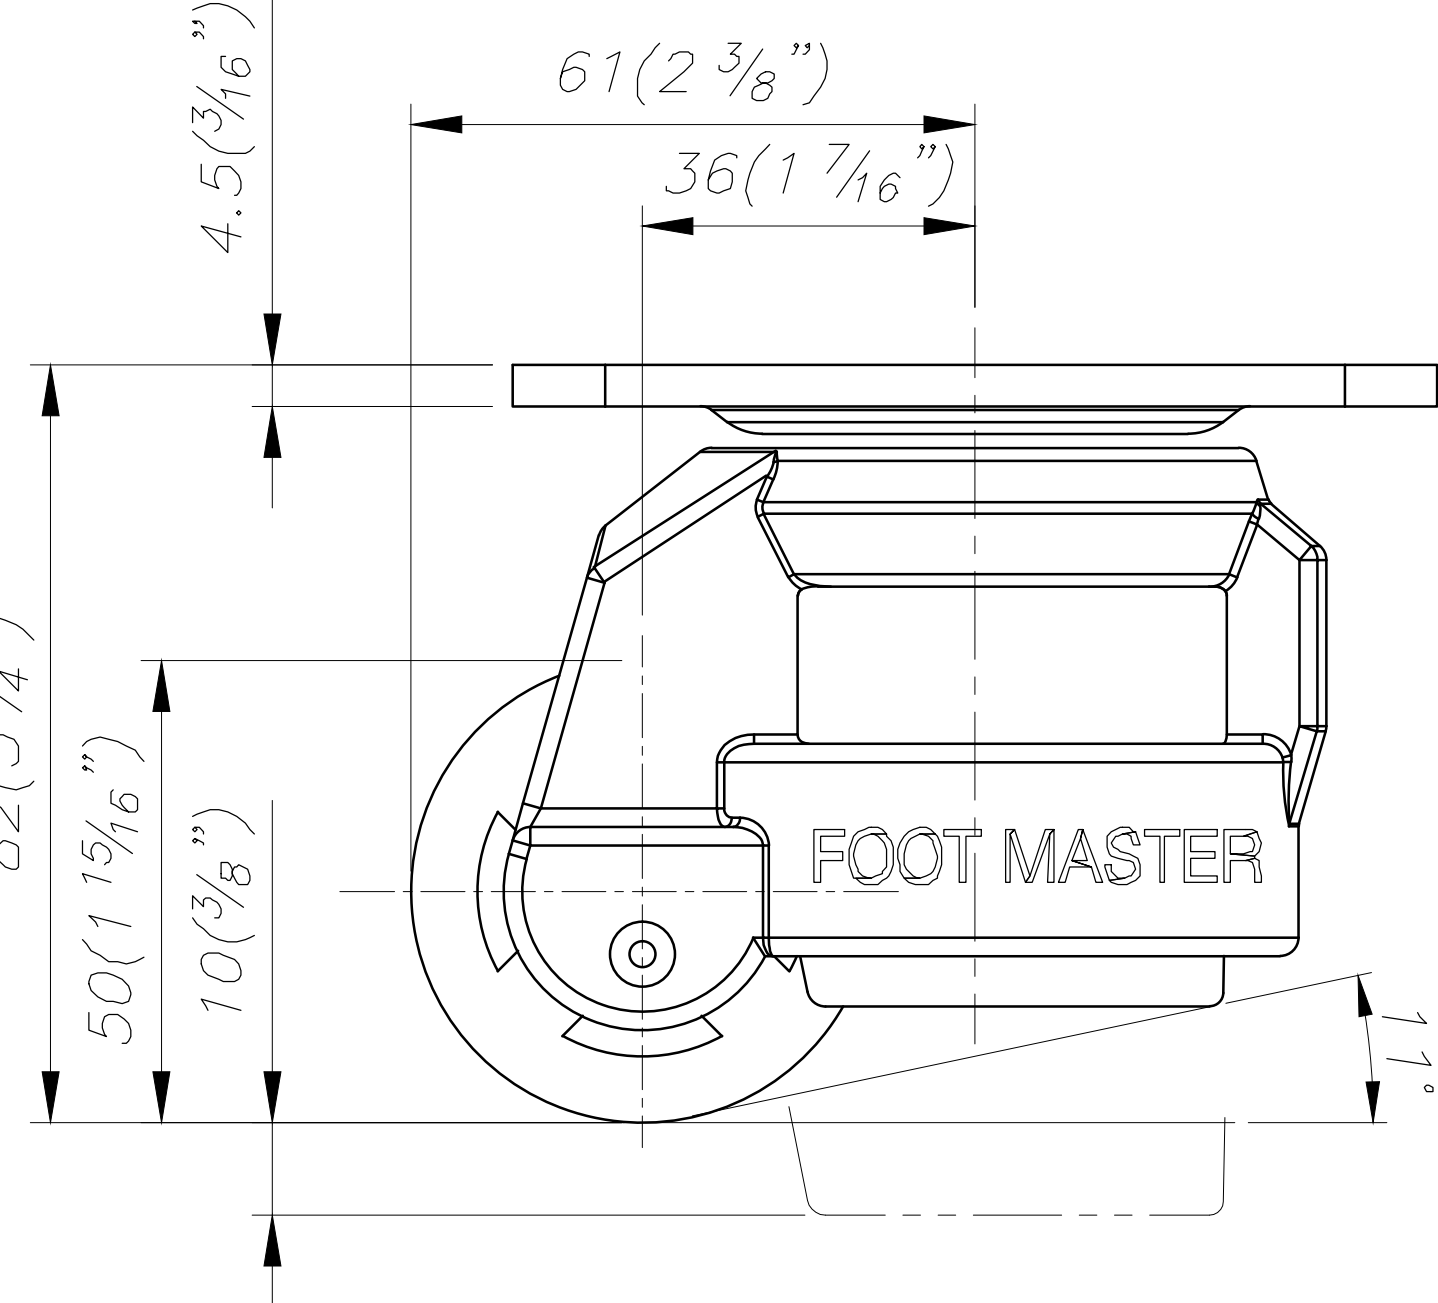

FOOT MASTER

G-DOK IND.

FOOT MASTER

G-DOK IND.

4- $\phi 9(3/8)$ SLOT HOLES

FOOT MASTER®

FOOMA®

 G-DOK IND.

MODEL NAME

GD-60-F-PEU

A

B

C

E

F

G