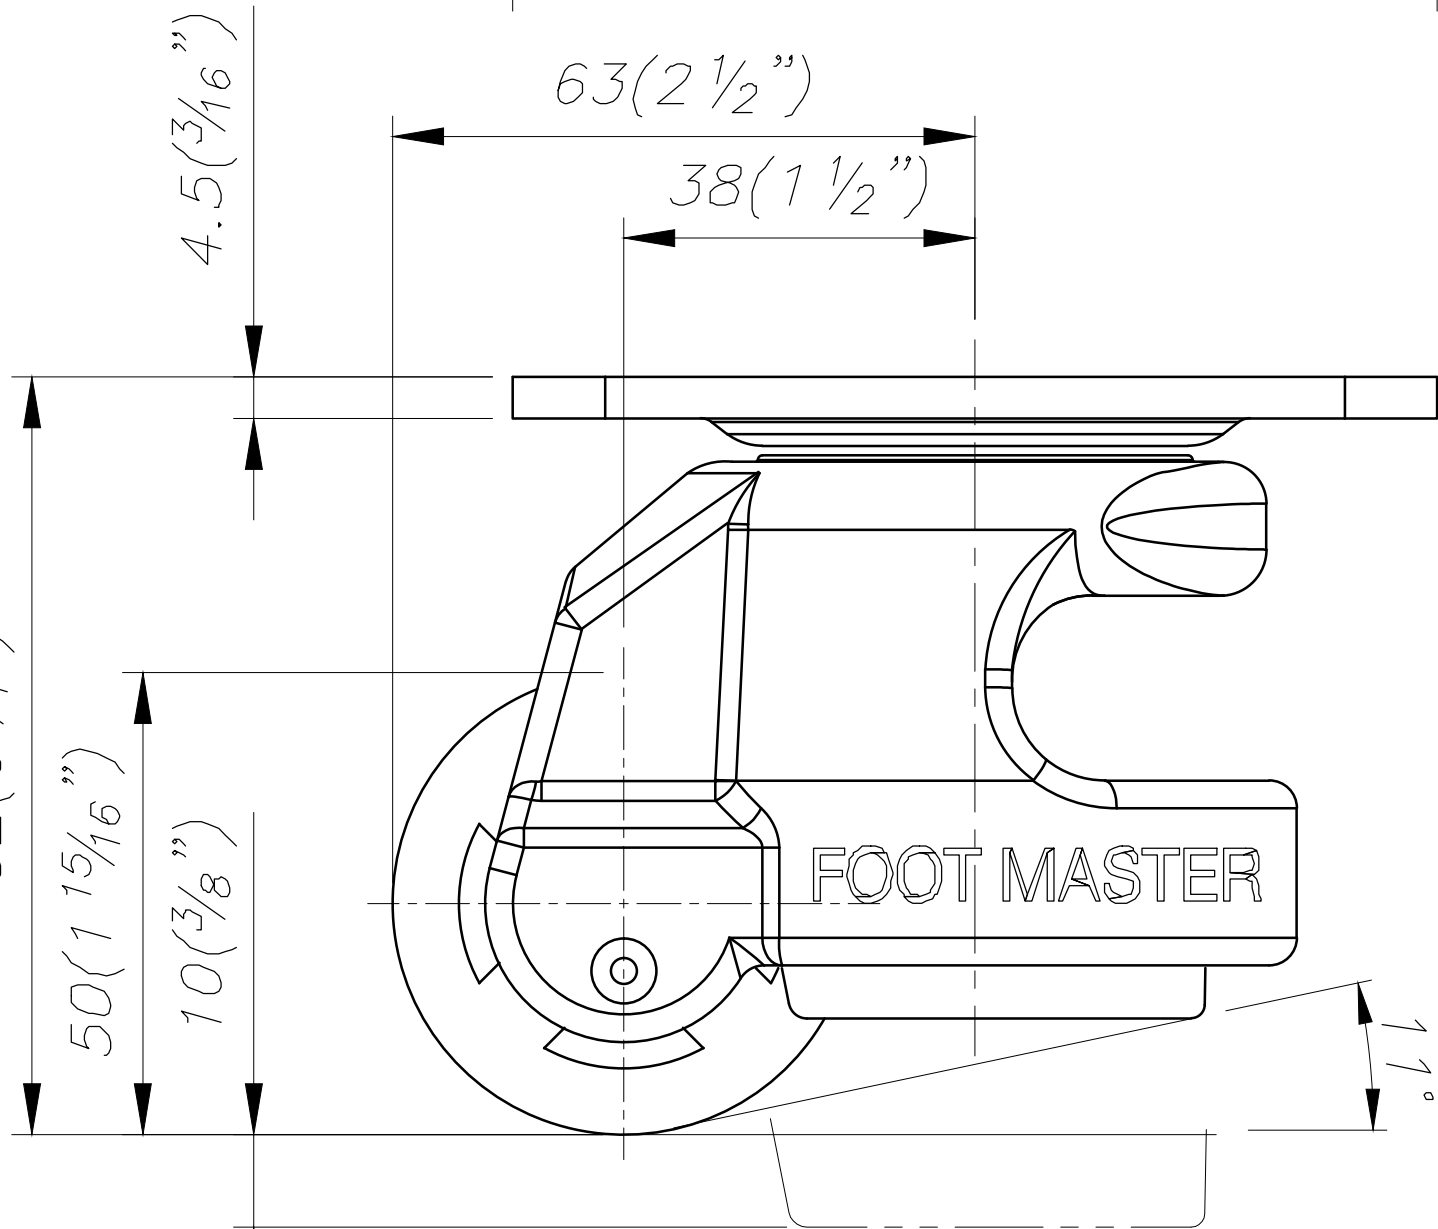

FOOT MASTER

G-DOK IND.

FOOT MASTER

G-DOK IND.

4- $\varnothing 9(3/8)$ SLOT HOLES

FOOT MASTER®

FOOMA®

G-DOK IND.

MODEL NAME

GDN-60-F-PEU

A

B

C

E

F

G