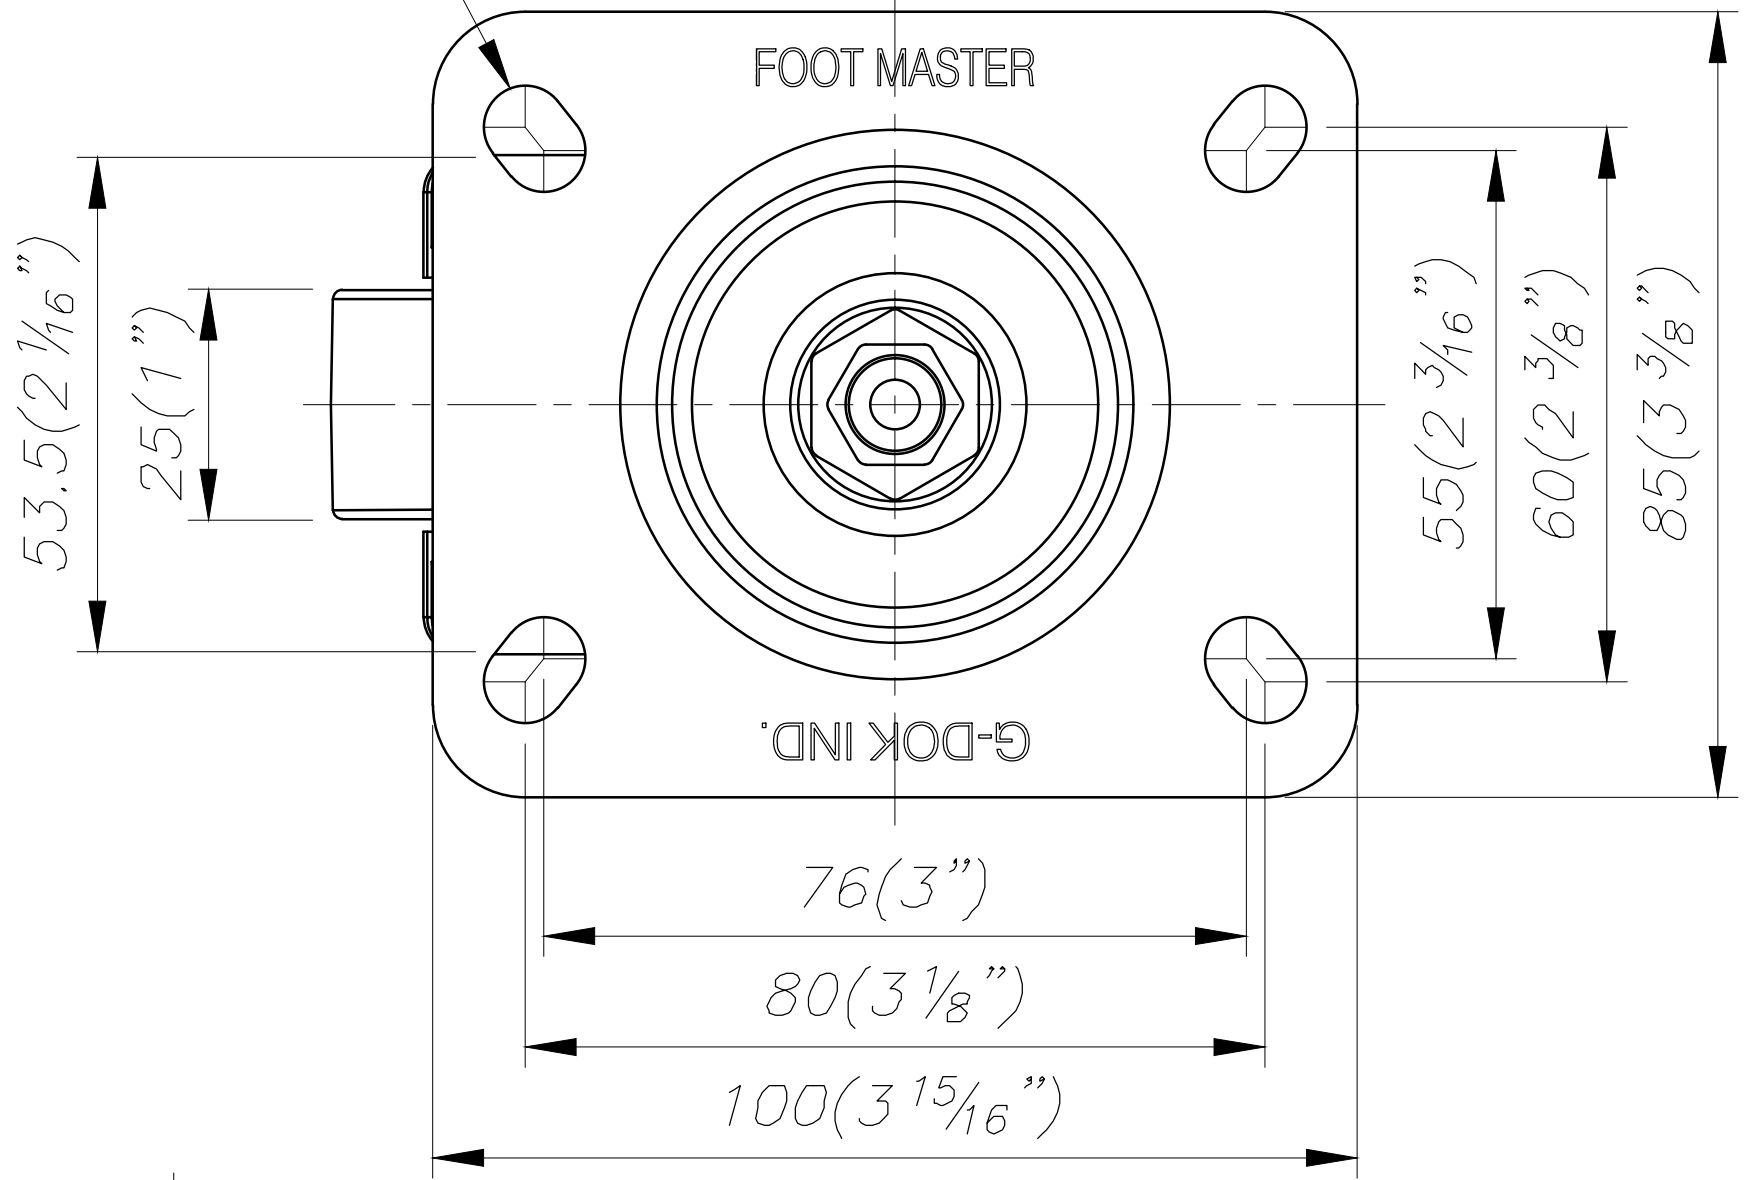

FOOT MASTER

G-DOK IND.

FOOT MASTER

G-DOK IND.

4- $\varnothing 9(3/8)$ SLOT HOLES

FOOT MASTER®

FOOMA®

G-DOK IND.

MODEL NAME

GDN-60-F-PEU

A

B

C

E

F

G