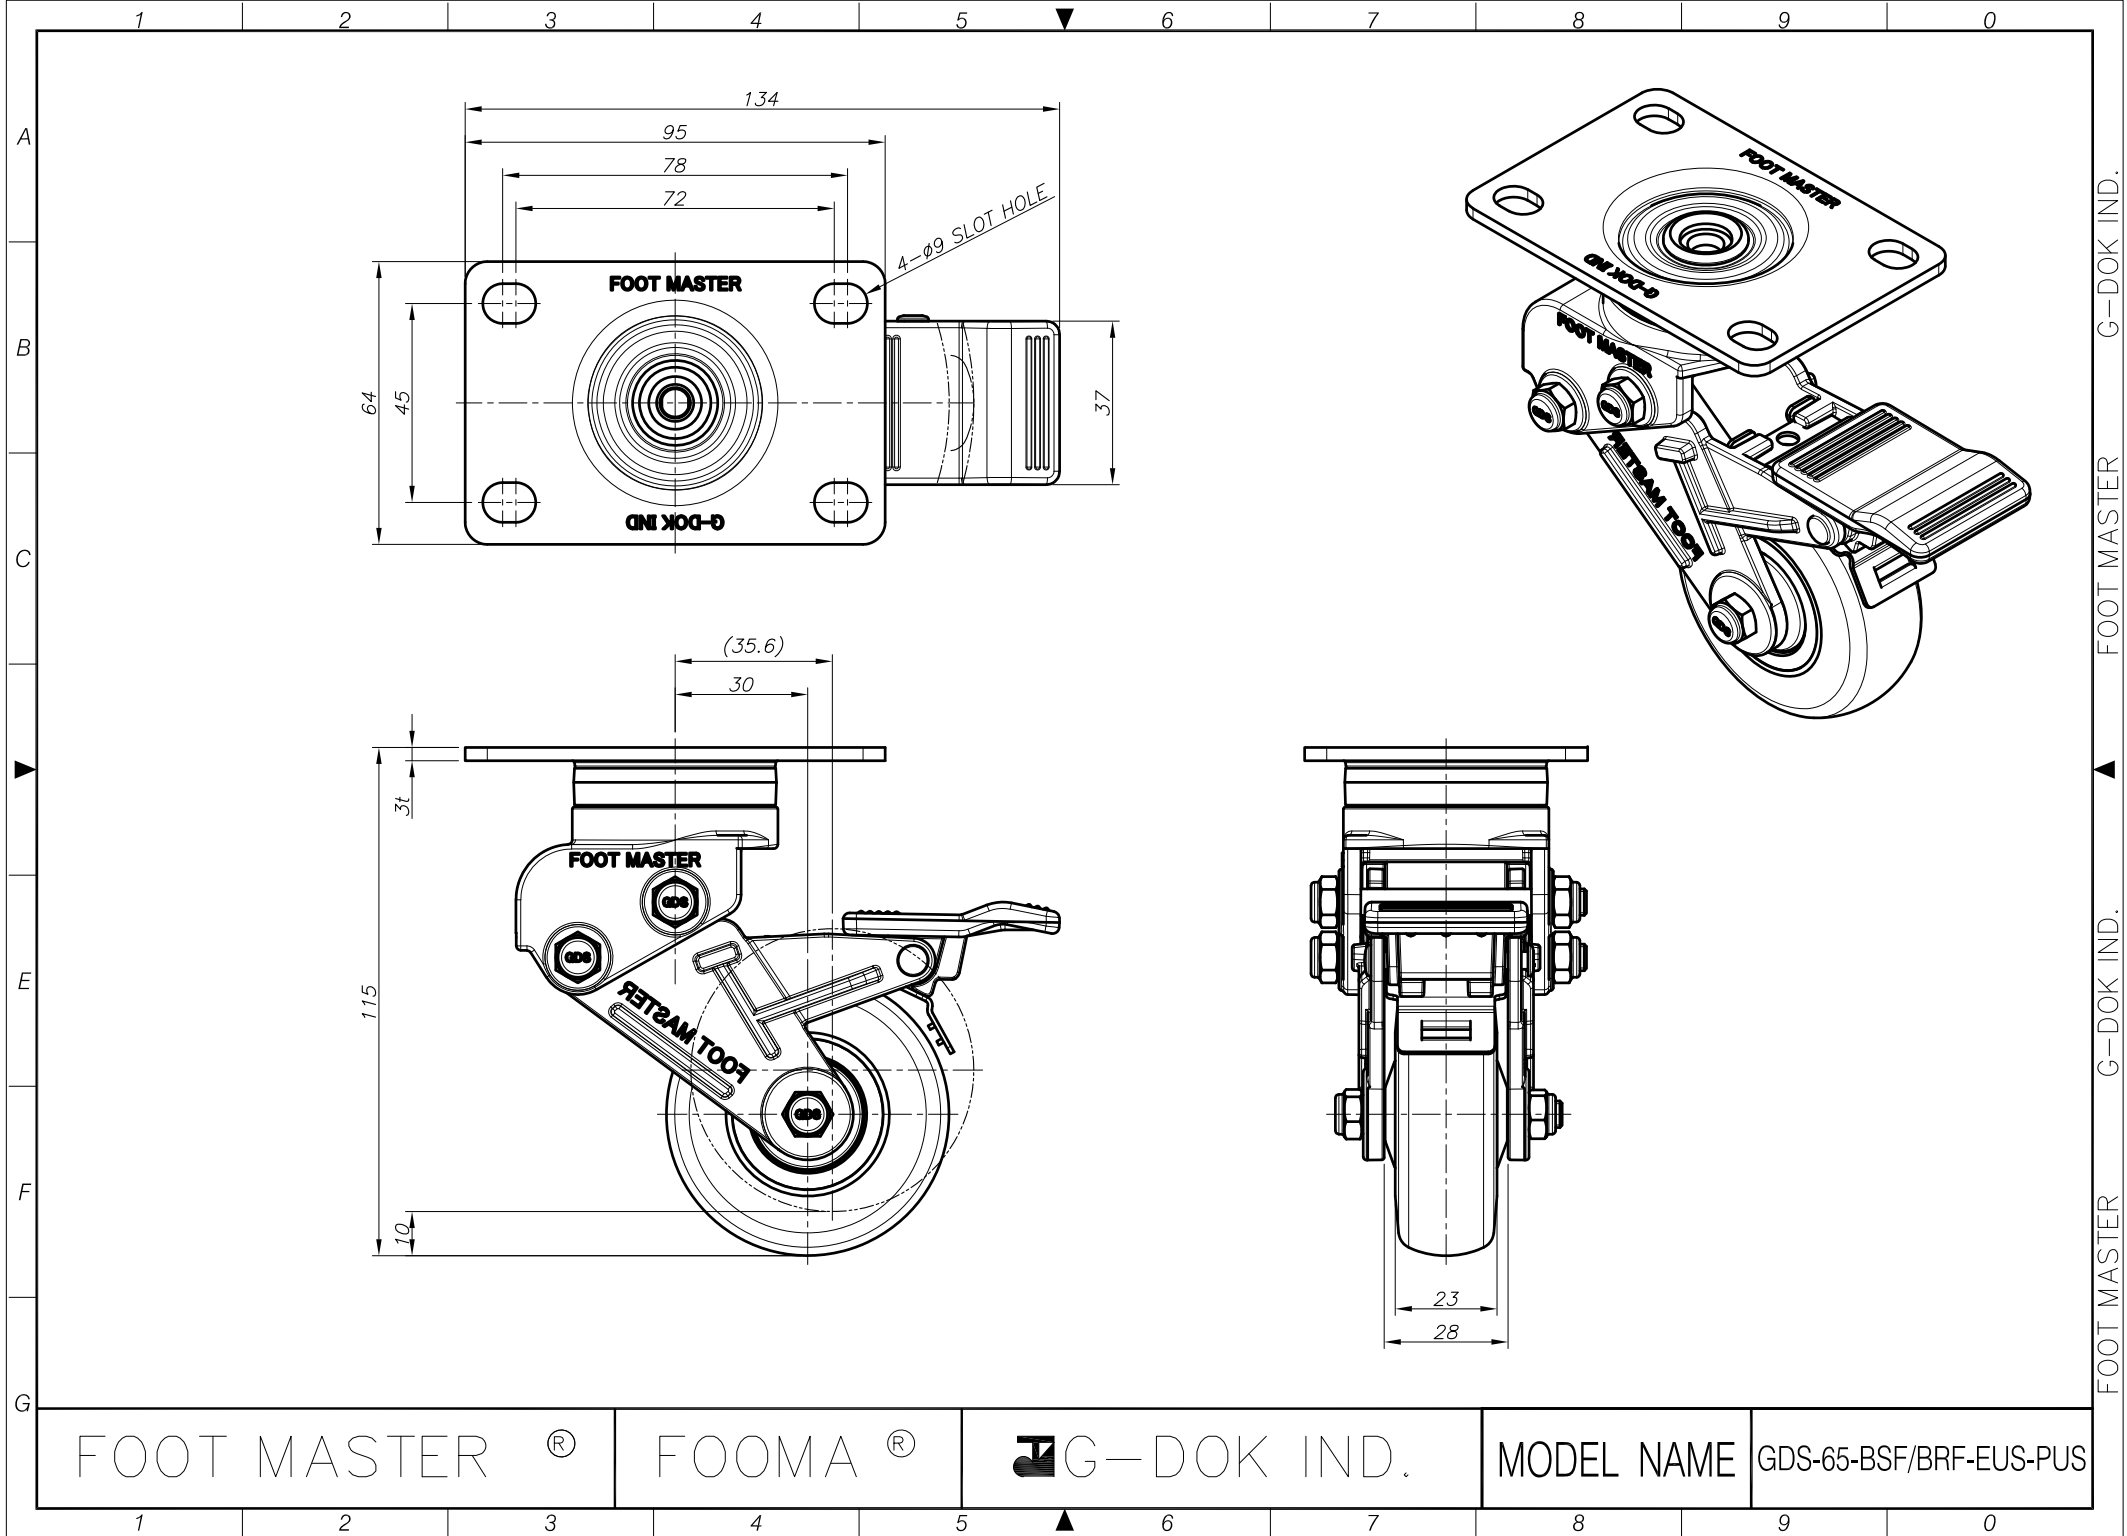

FOOT MASTER[®]

FOOMA[®]

G-DOK IND.

MODEL NAME GDS-65-ASF/ARF-EUS-PUS

FOOT MASTER G-DOK IND.

FOOT MASTER®

FOOMA®

G-DOK IND.

MODEL NAME GDS-65-BSF/BRF-EUS-PUS

FOOT MASTER G-DOK IND.