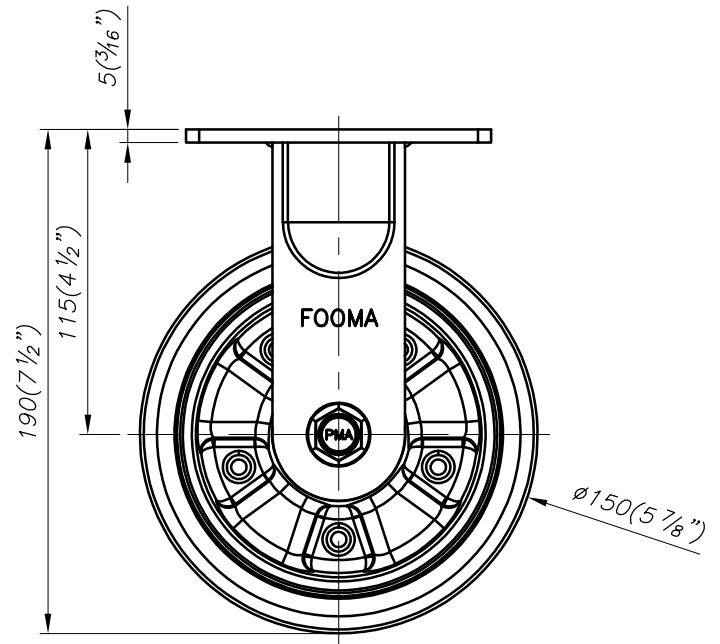

FOOT MASTER®

FOOMA®

G-DOK IND.

MODEL NAME

PLM-150-BSF

FOOT MASTER G-DOK IND. FOOT MASTER G-DOK IND.

WHEEL : MUD, SUD, HUD

FOOT MASTER®