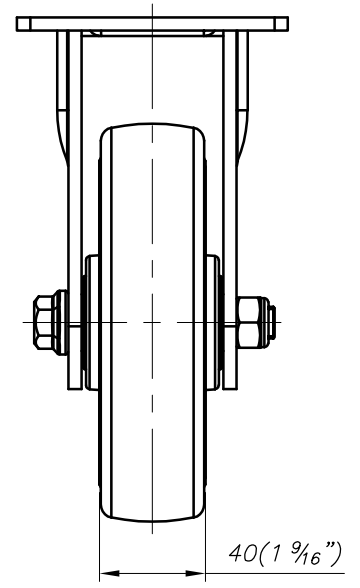

FOOT MASTER®

FOOMA®

G-DOK IND.

MODEL NAME

PLM-150-BSF

FOOT MASTER G-DOK IND. FOOT MASTER G-DOK IND.

WHEEL : MUD, SUD, HUD

FOOT MASTER®