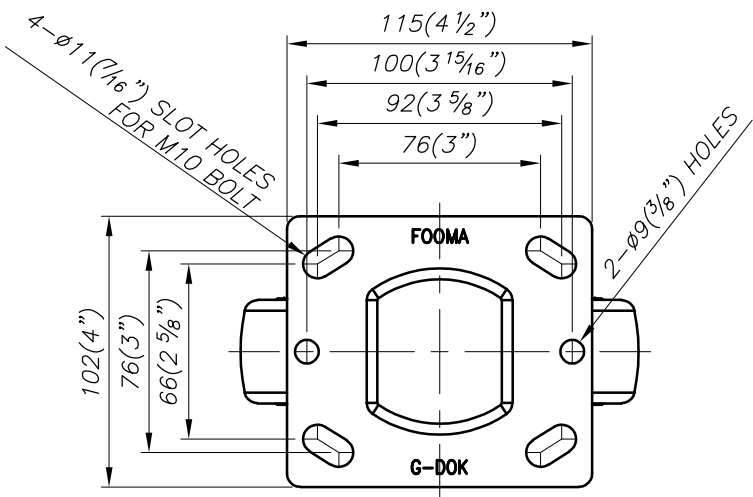

FOOT MASTER®

FOOMA®

G-DOK IND.

MODEL NAME

PLM-150-BSF

FOOT MASTER G-DOK IND. FOOT MASTER G-DOK IND.

WHEEL : MUD, SUD, HUD

FOOT MASTER®