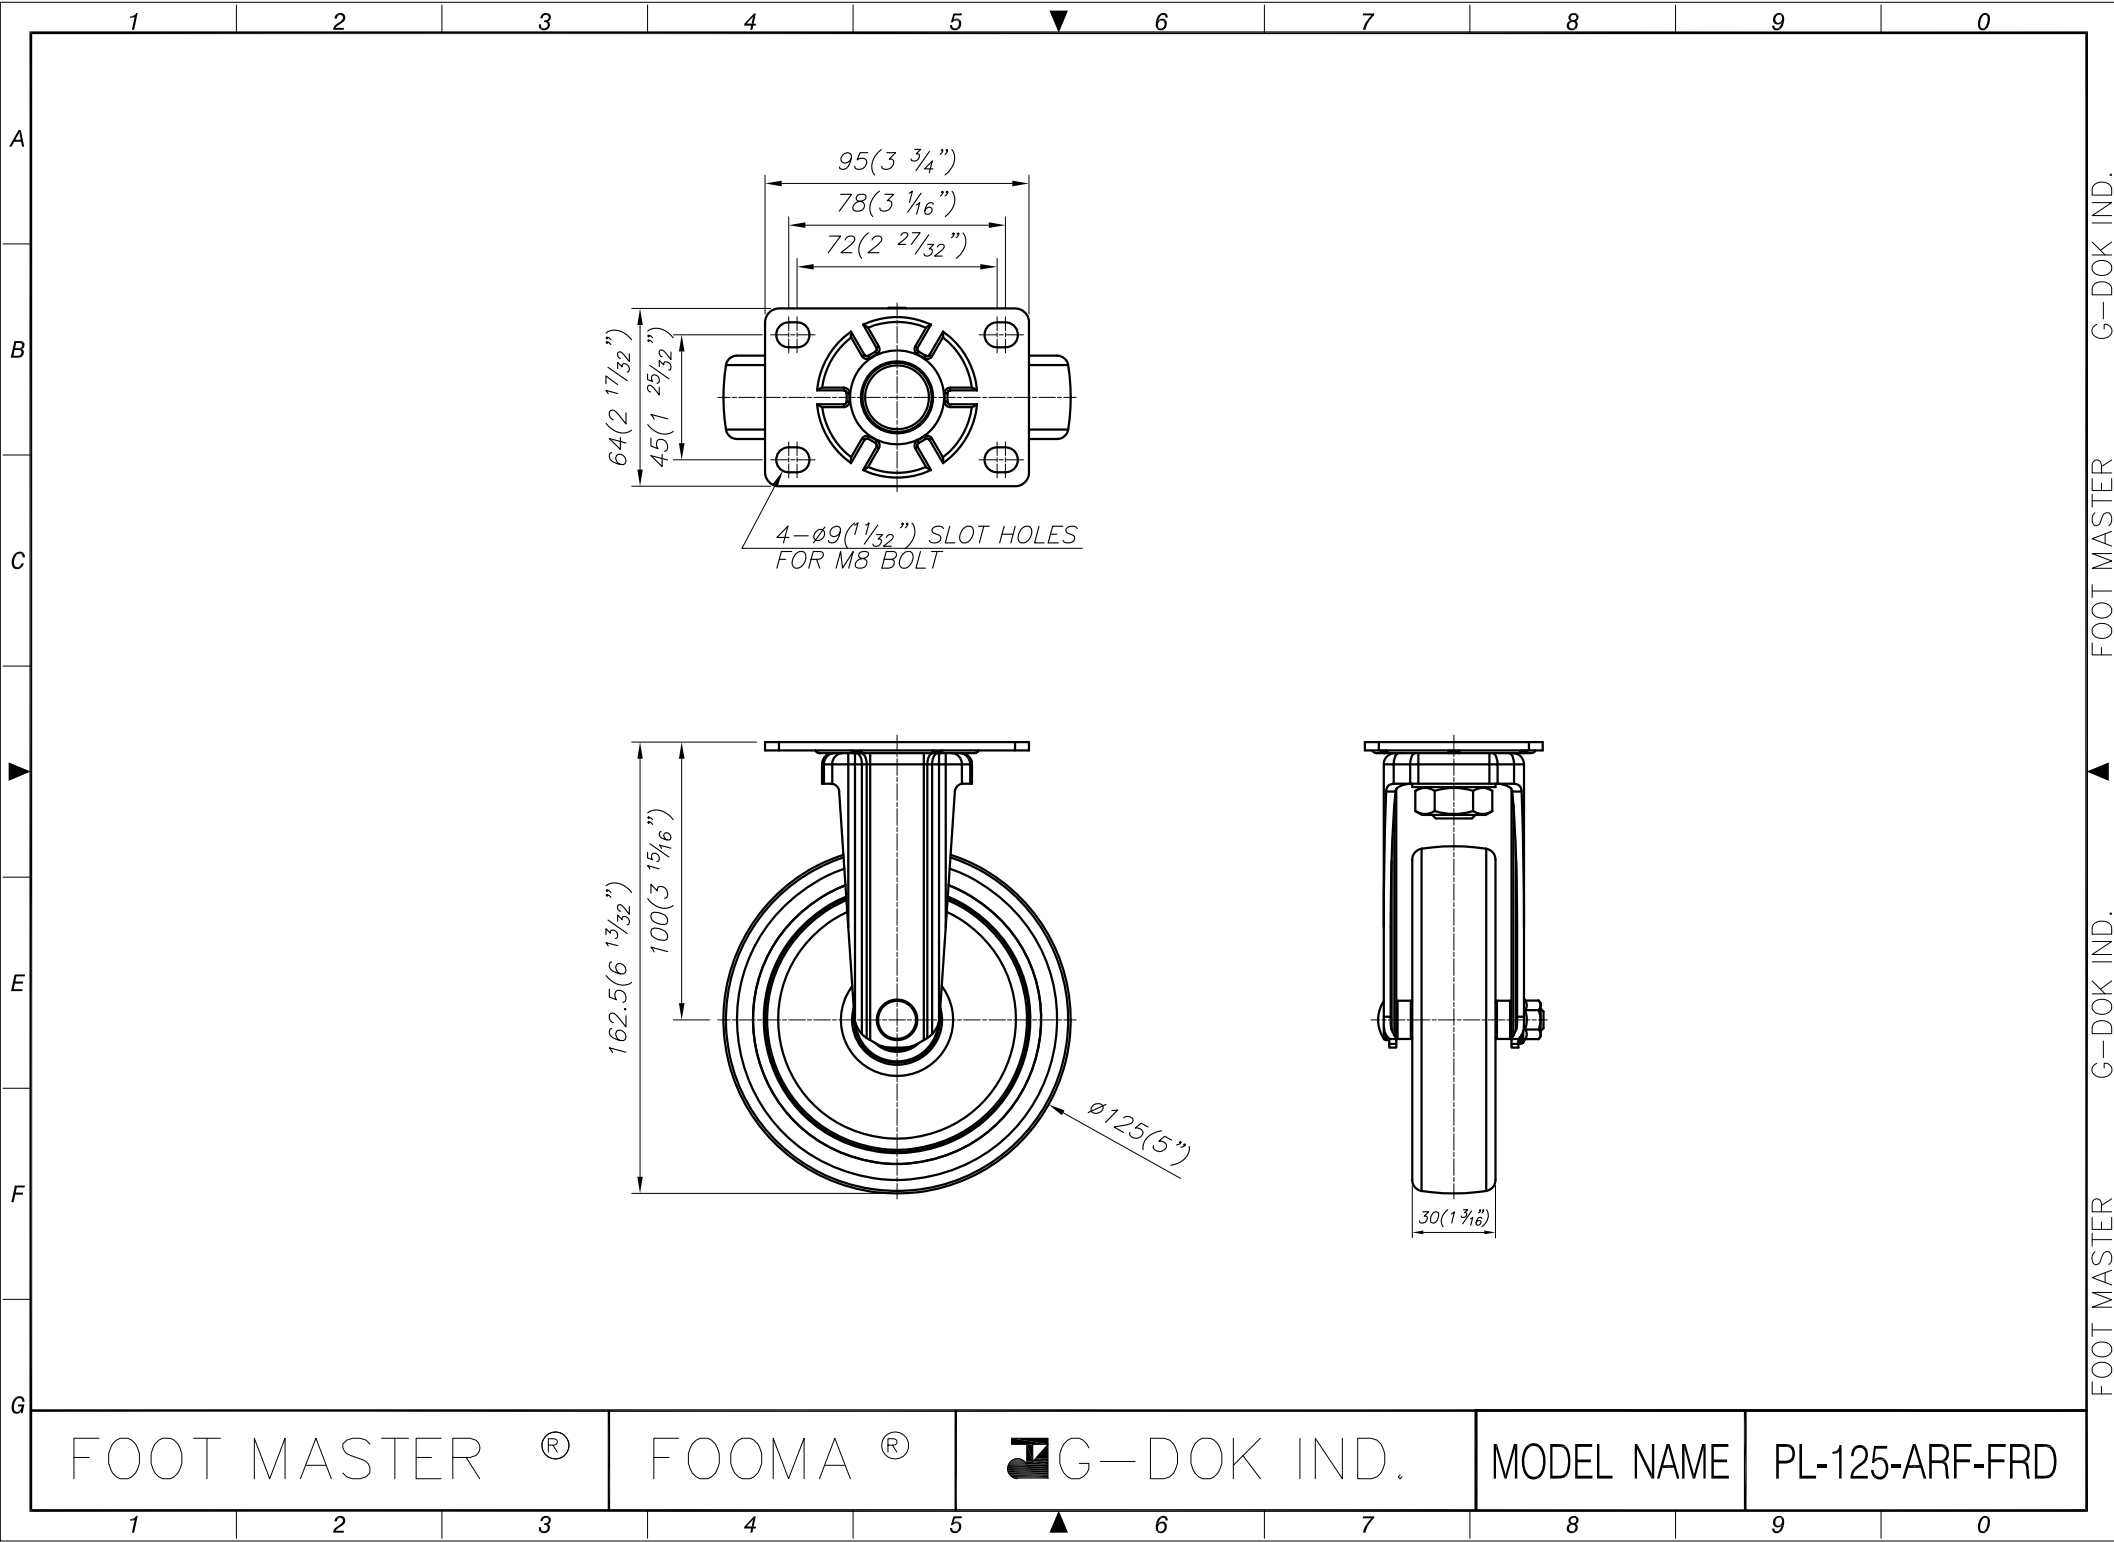

FOOT MASTER[®]

FOOMA[®]

G-DOK IND.

MODEL NAME

PL-125-ASF-FRD

FOOT MASTER G-DOK IND. FOOT MASTER G-DOK IND.

FOOT MASTER[®]

FOOMA[®]

 G-DOK IND.

MODEL NAME

PL-125-ARF-FRD

FOOT MASTER G-DOK IND. FOOT MASTER G-DOK IND.