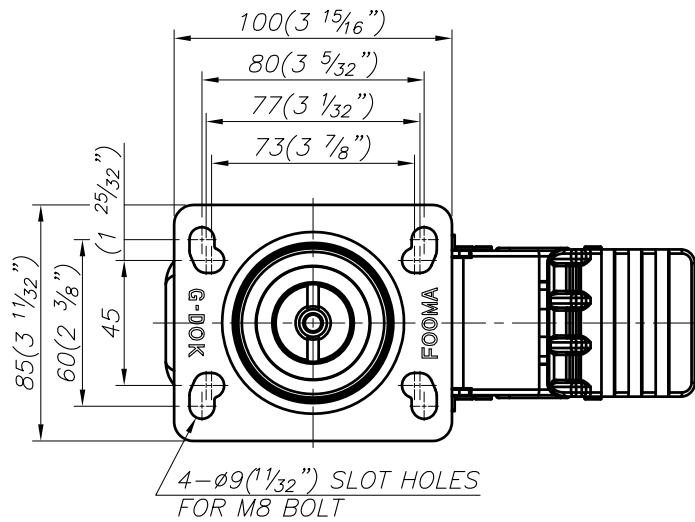

FOOT MASTER[®]

FOOMA[®]

G-DOK IND.

MODEL NAME G-125-ASF,ARF-HRS

FOOT MASTER G-DOK IND. FOOT MASTER G-DOK IND.

FOOT MASTER[®]

FOOMA[®]

 G-DOK IND.

MODEL NAME G-125-BSF, BRF-HRS

FOOT MASTER G-DOK IND.