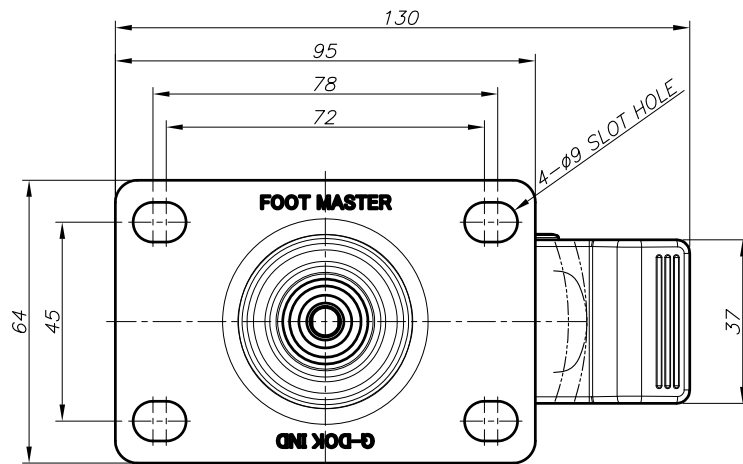

FOOT MASTER ®

FOOMA ®

G-DOK IND.

MODEL NAME GDS-50-ASF/ARF-EUS-PUS

FOOT MASTER®

FOOMA®

G-DOK IND.

MODEL NAME GDS-50-BSF/BRF-EUS-PUS