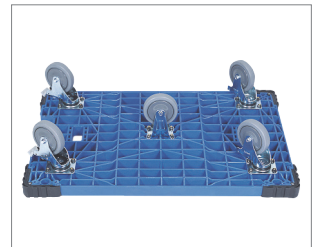

Trolley

FT series

 150~300kg

 RoHS

FT-150-RB
(Rigid handle)

FT-150-FB
(Foldable handle)

FT-150-FD
(Foldable handle, Deck brake)

Deck brake

FT-300-RB
(Rigid handle)

FT-300-FB
(Foldable handle)

FT-300-FD
(Foldable handle, Deck brake)

FT-300X-OO
(Caster layout)

Series	Dimension(mm)			Load capacity (kg)	Net weight (kg)	
	Deck	Handle height	Deck height			
FT-150	FT-150-FA	750x470	870	150	12	
	FT-150-FB				189	13.5
	FT-150-FD					850
	FT-150-RA		13.5			
	FT-150-RB				18.6	
	FT-150-RD					20.3
FT-300	FT-300-FA	900x600	870	300		
	FT-300-FB				215	
	FT-300-FD					850
	FT-300-RA		870			
	FT-300-RB				850	
	FT-300-RD					
	FT-300X-FA		870			20.3
	FT-300X-FB					
	FT-300X-RA					
	FT-300X-RB		850		20.3	