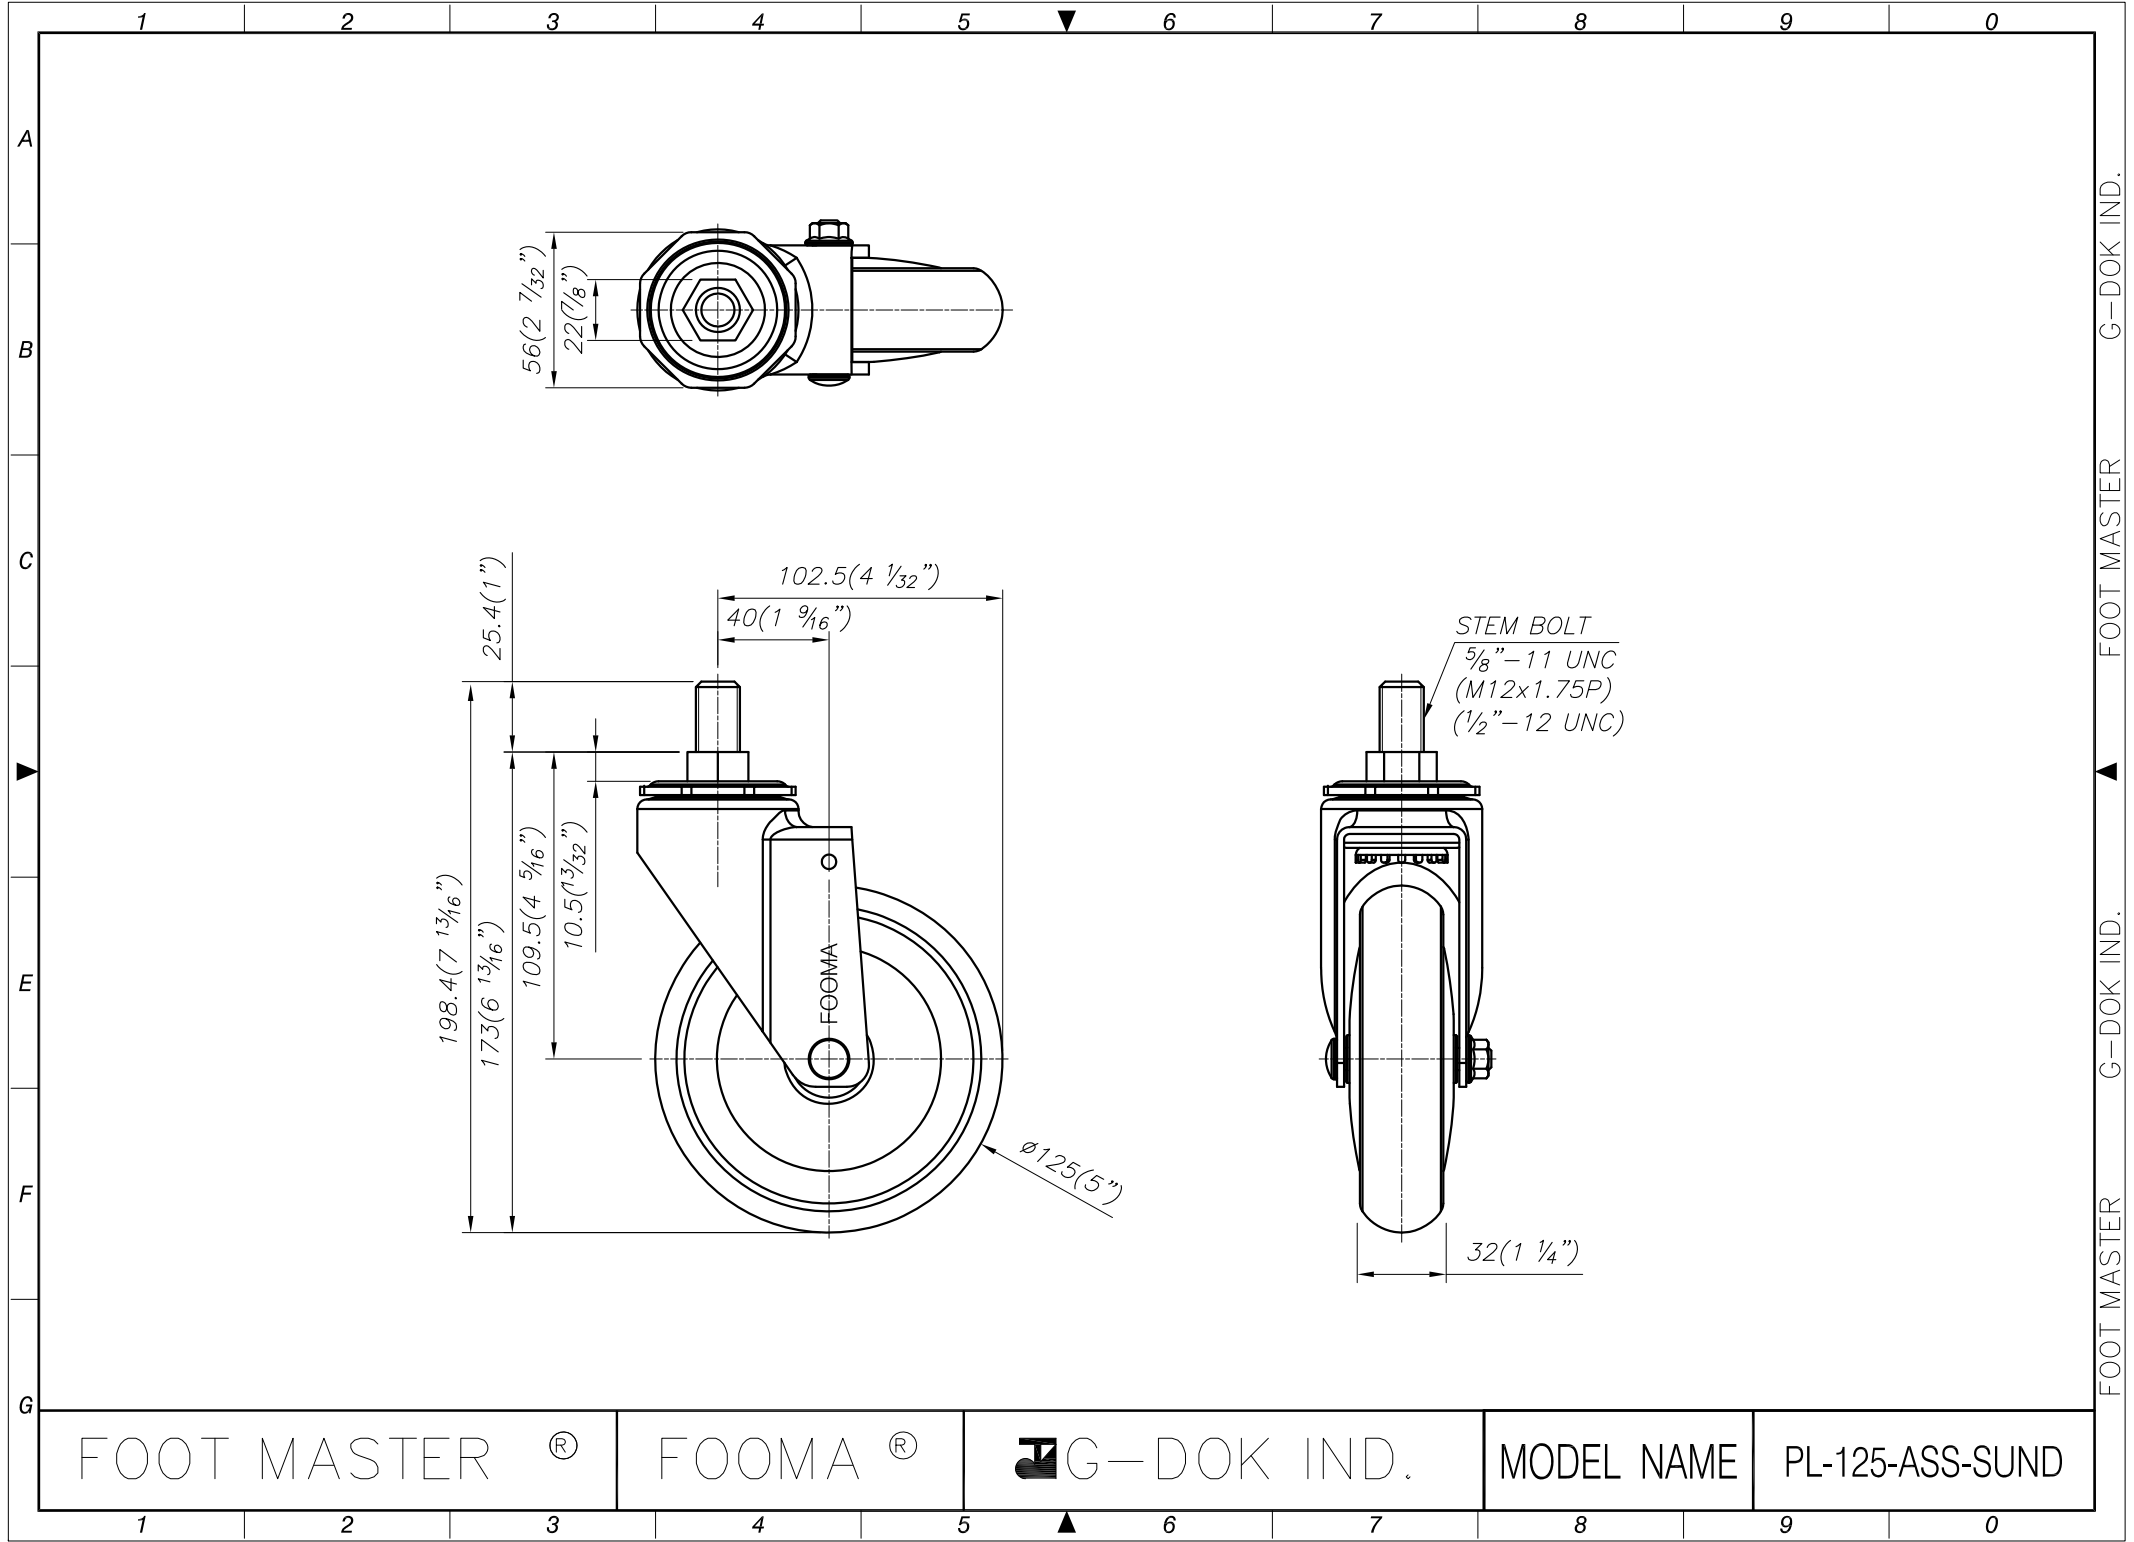

FOOT MASTER[®]

FOOMA[®]

G-DOK IND.

MODEL NAME

PL-125-BSS-SUND

G-DOK IND.

FOOT MASTER

G-DOK IND.

FOOT MASTER

FOOT MASTER[®]

FOOMA[®]

G-DOK IND.

MODEL NAME

PL-125-ASS-SUND

G-DOK IND.

FOOT MASTER