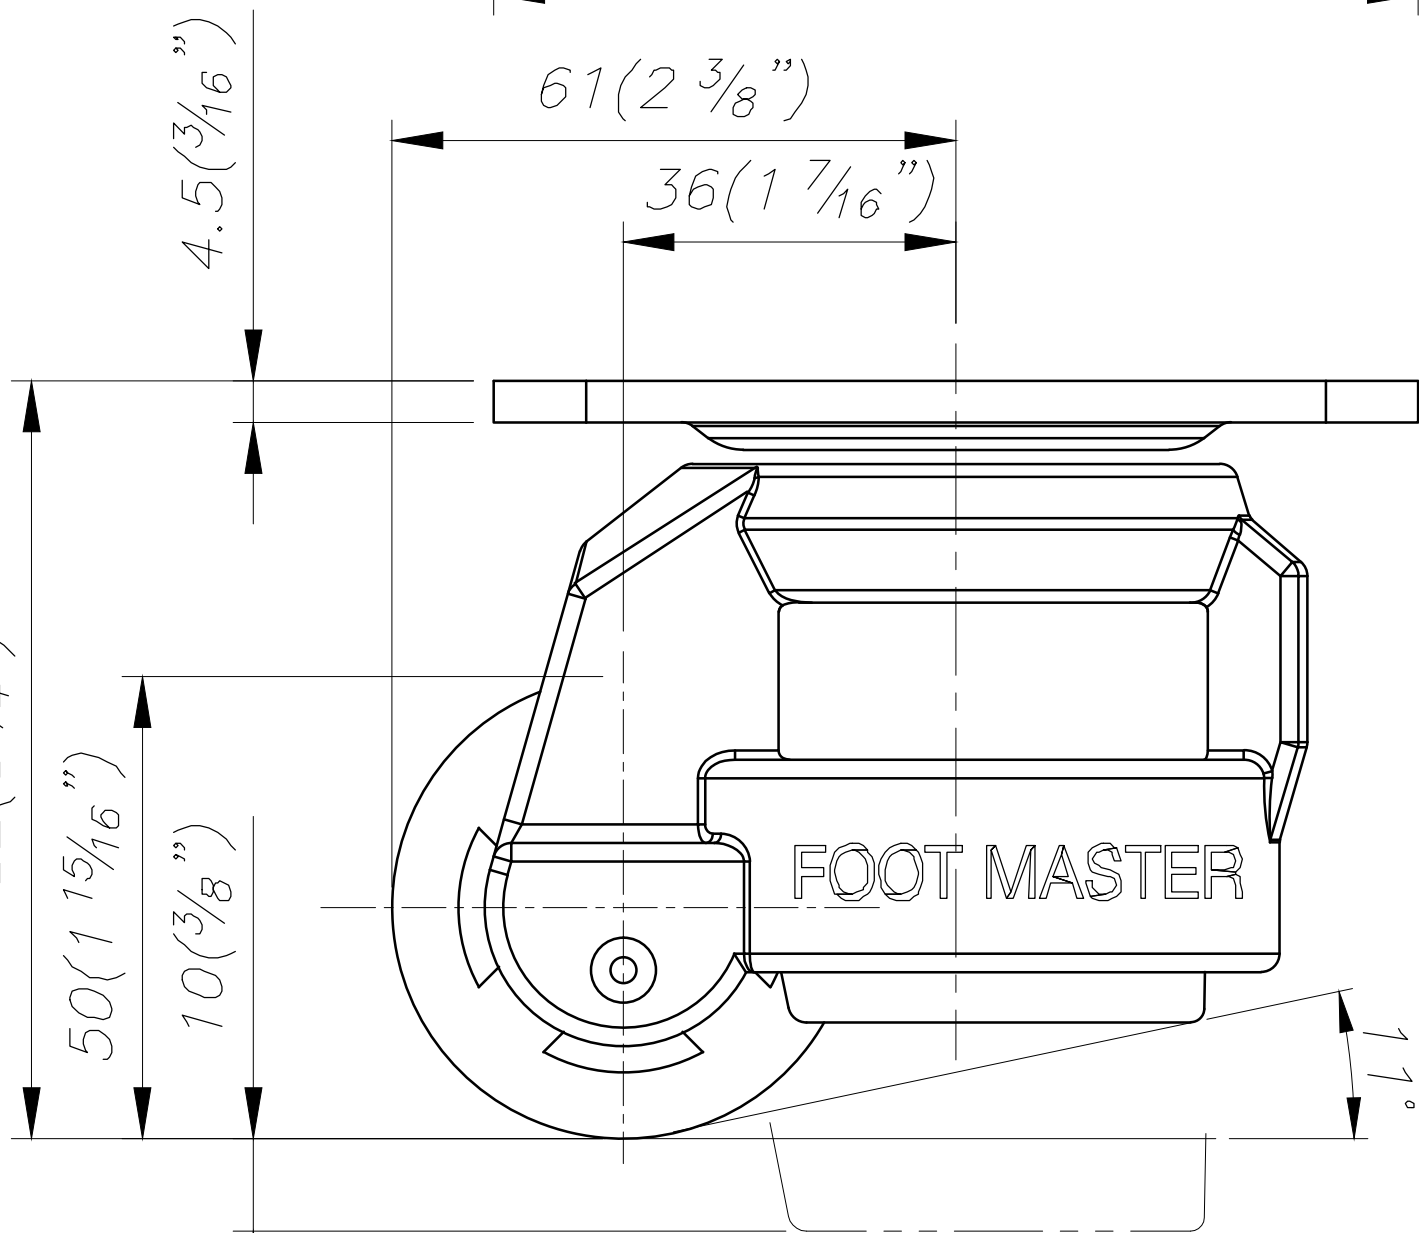

FOOT MASTER

G-DOK IND.

FOOT MASTER

G-DOK IND.

4- $\phi 9(3/8)$ SLOT HOLES

FOOT MASTER®

FOOMA®

G-DOK IND.

MODEL NAME

GD-60-F-PEU

A

B

C

D

E

F