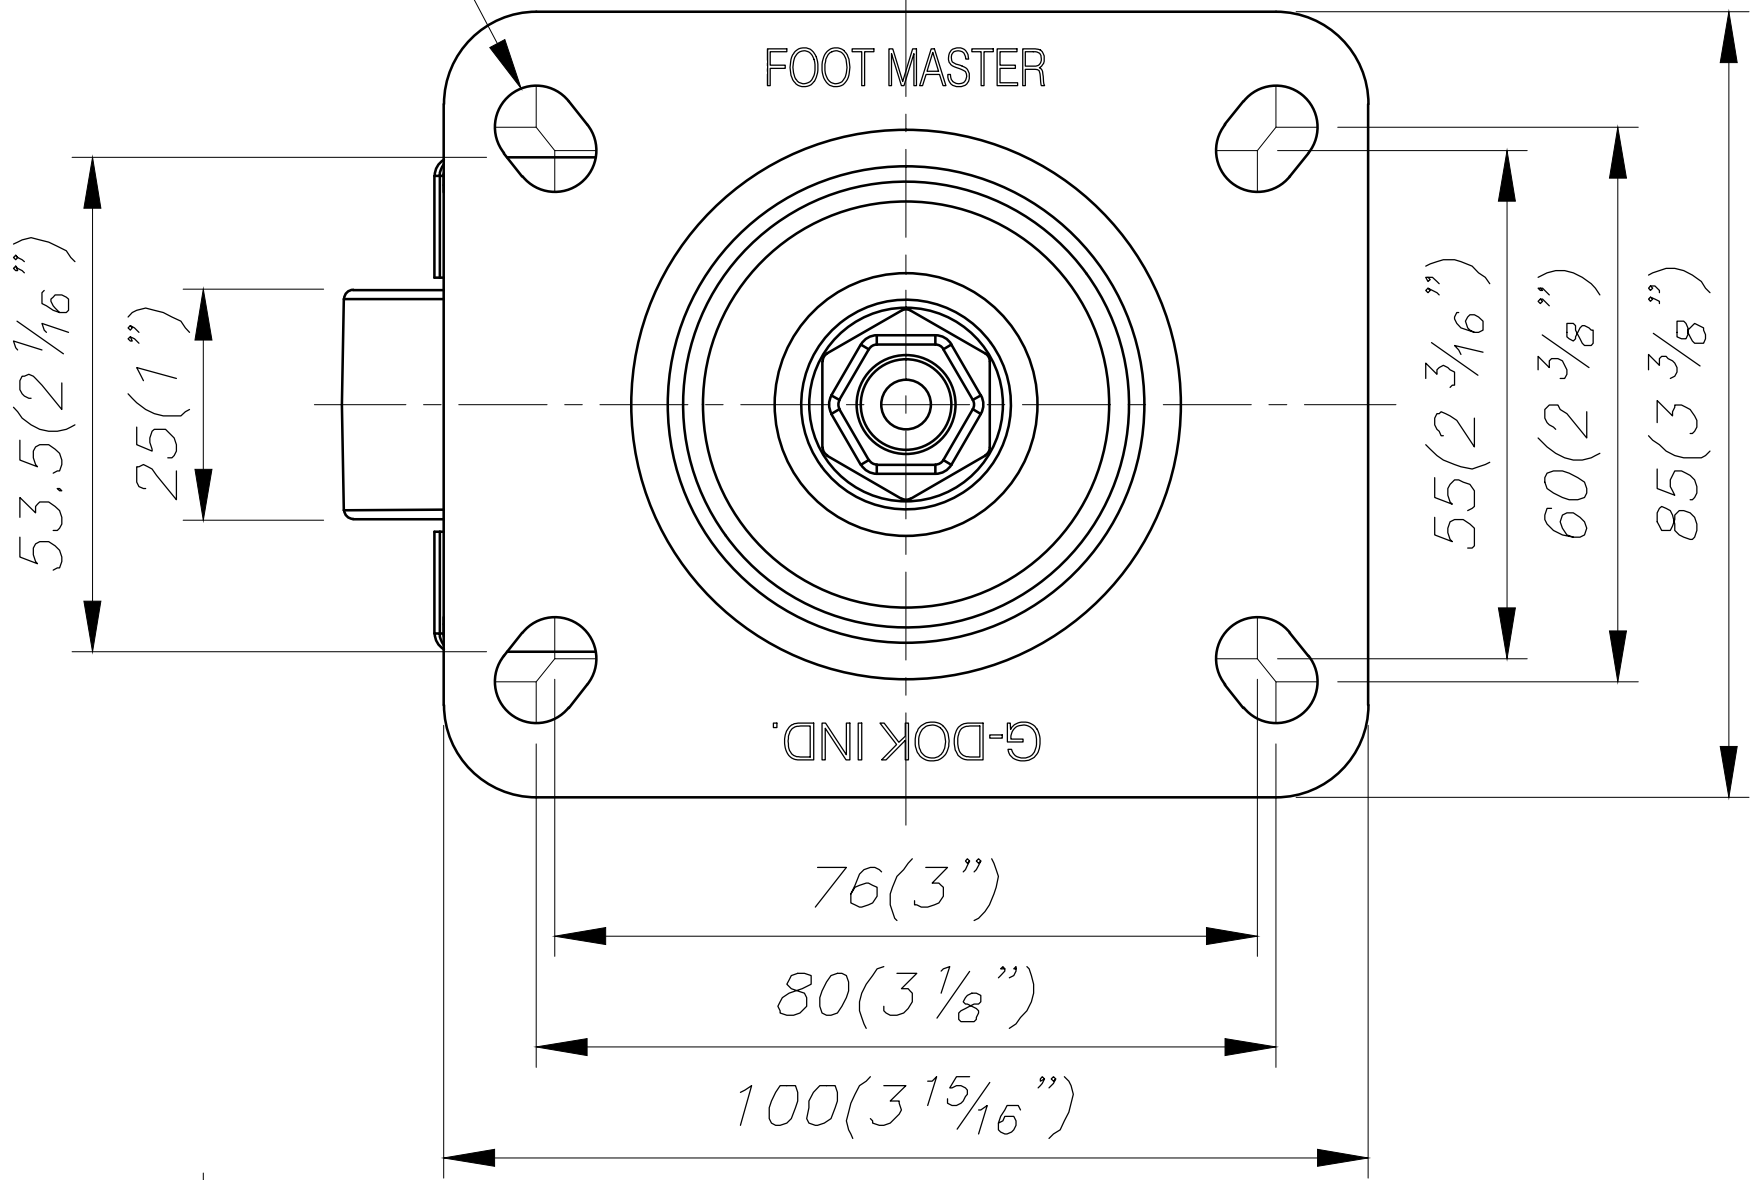

FOOT MASTER

G-DOK IND.

FOOT MASTER

G-DOK IND.

4- $\phi 9(3/8)$ SLOT HOLES

FOOT MASTER®

FOOMA®

G-DOK IND.

MODEL NAME

GD-60-F-PEU

A

B

C

D

E

F