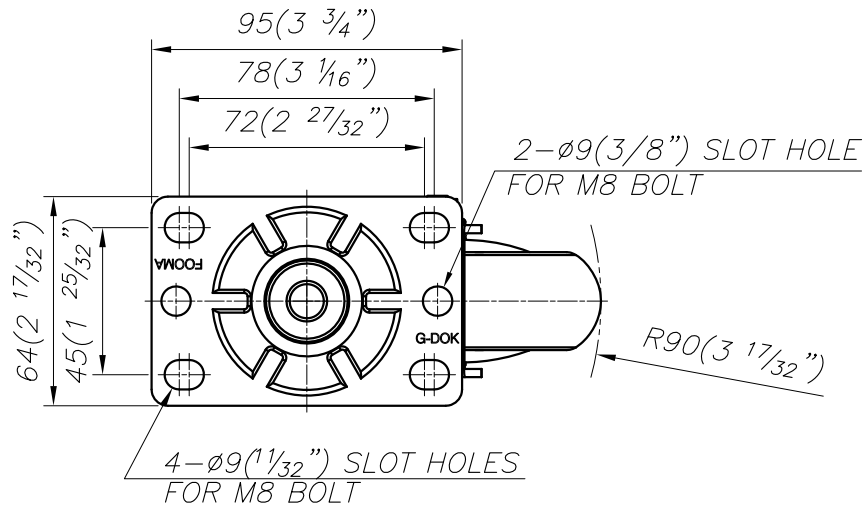

G-DOK IND.

MODEL NAME

PL-100-ARF-SUND

G-DOK IND.

FOOT MASTER

G-DOK IND.

FOOT MASTER

FOOT MASTER[®]