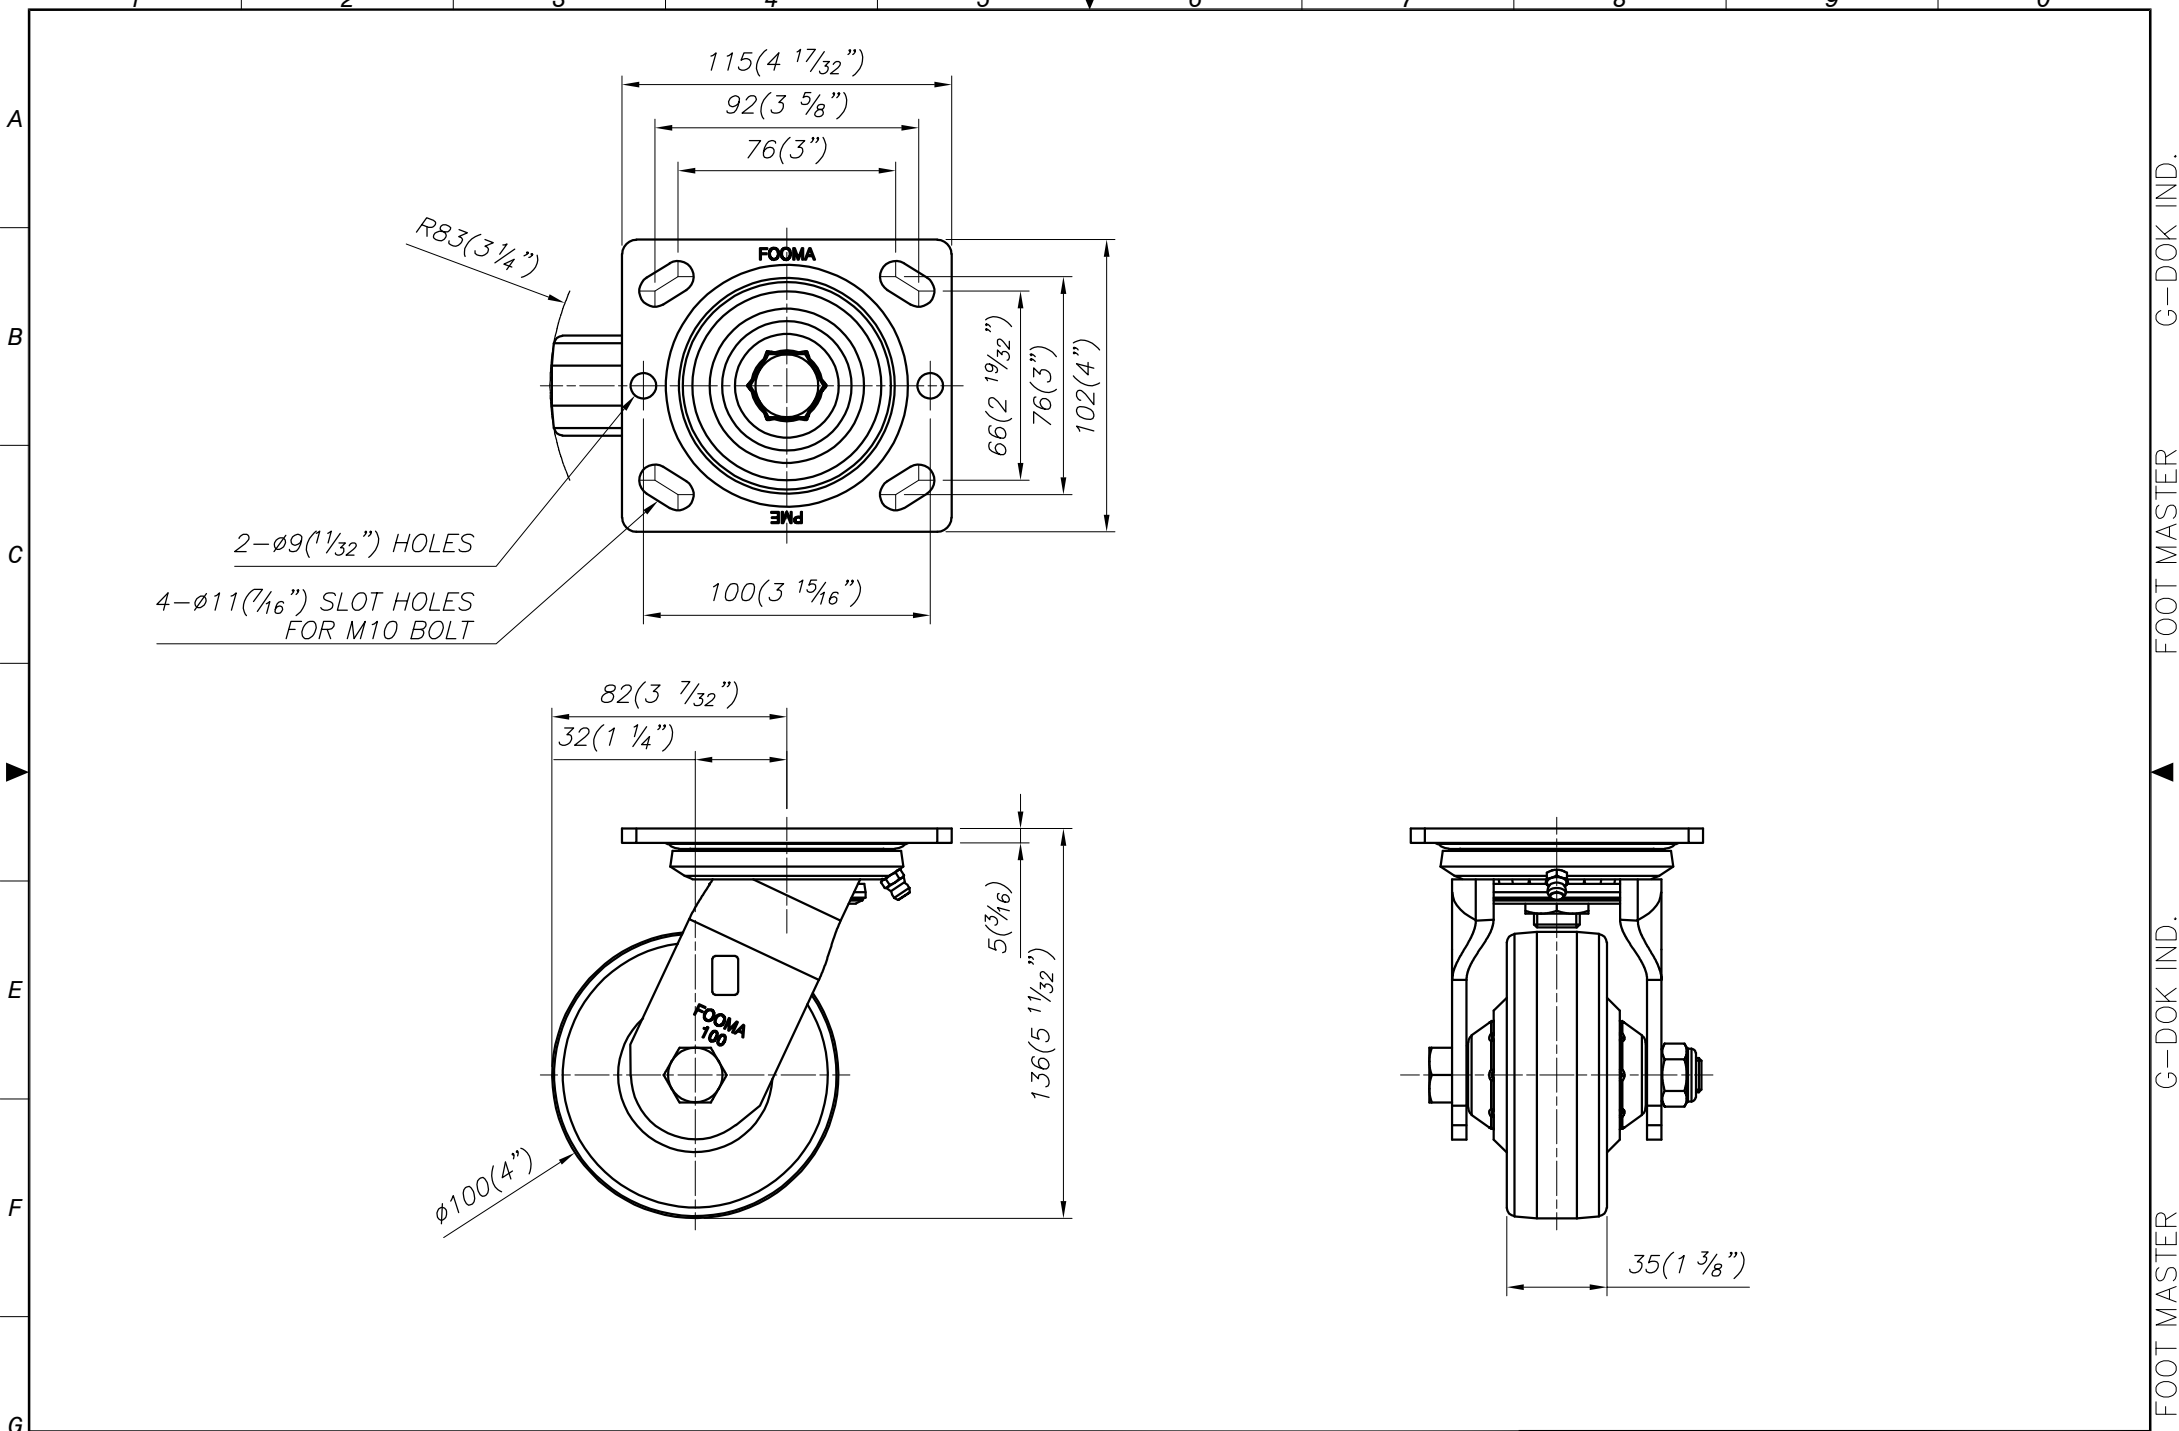

FOOT MASTER®

FOOMA®

G-DOK IND.

MODEL NAME PME-100-ARF-MCD

FOOT MASTER G-DOK IND. FOOT MASTER G-DOK IND.

FOOT MASTER®

FOOMA®

G-DOK IND.

MODEL NAME PME-100-ASF-MCD

FOOT MASTER G-DOK IND. FOOT MASTER G-DOK IND.

FOOT MASTER®

FOOMA®

G-DOK IND.

MODEL NAME PME-100-BSF-MCD

FOOT MASTER G-DOK IND. FOOT MASTER G-DOK IND.