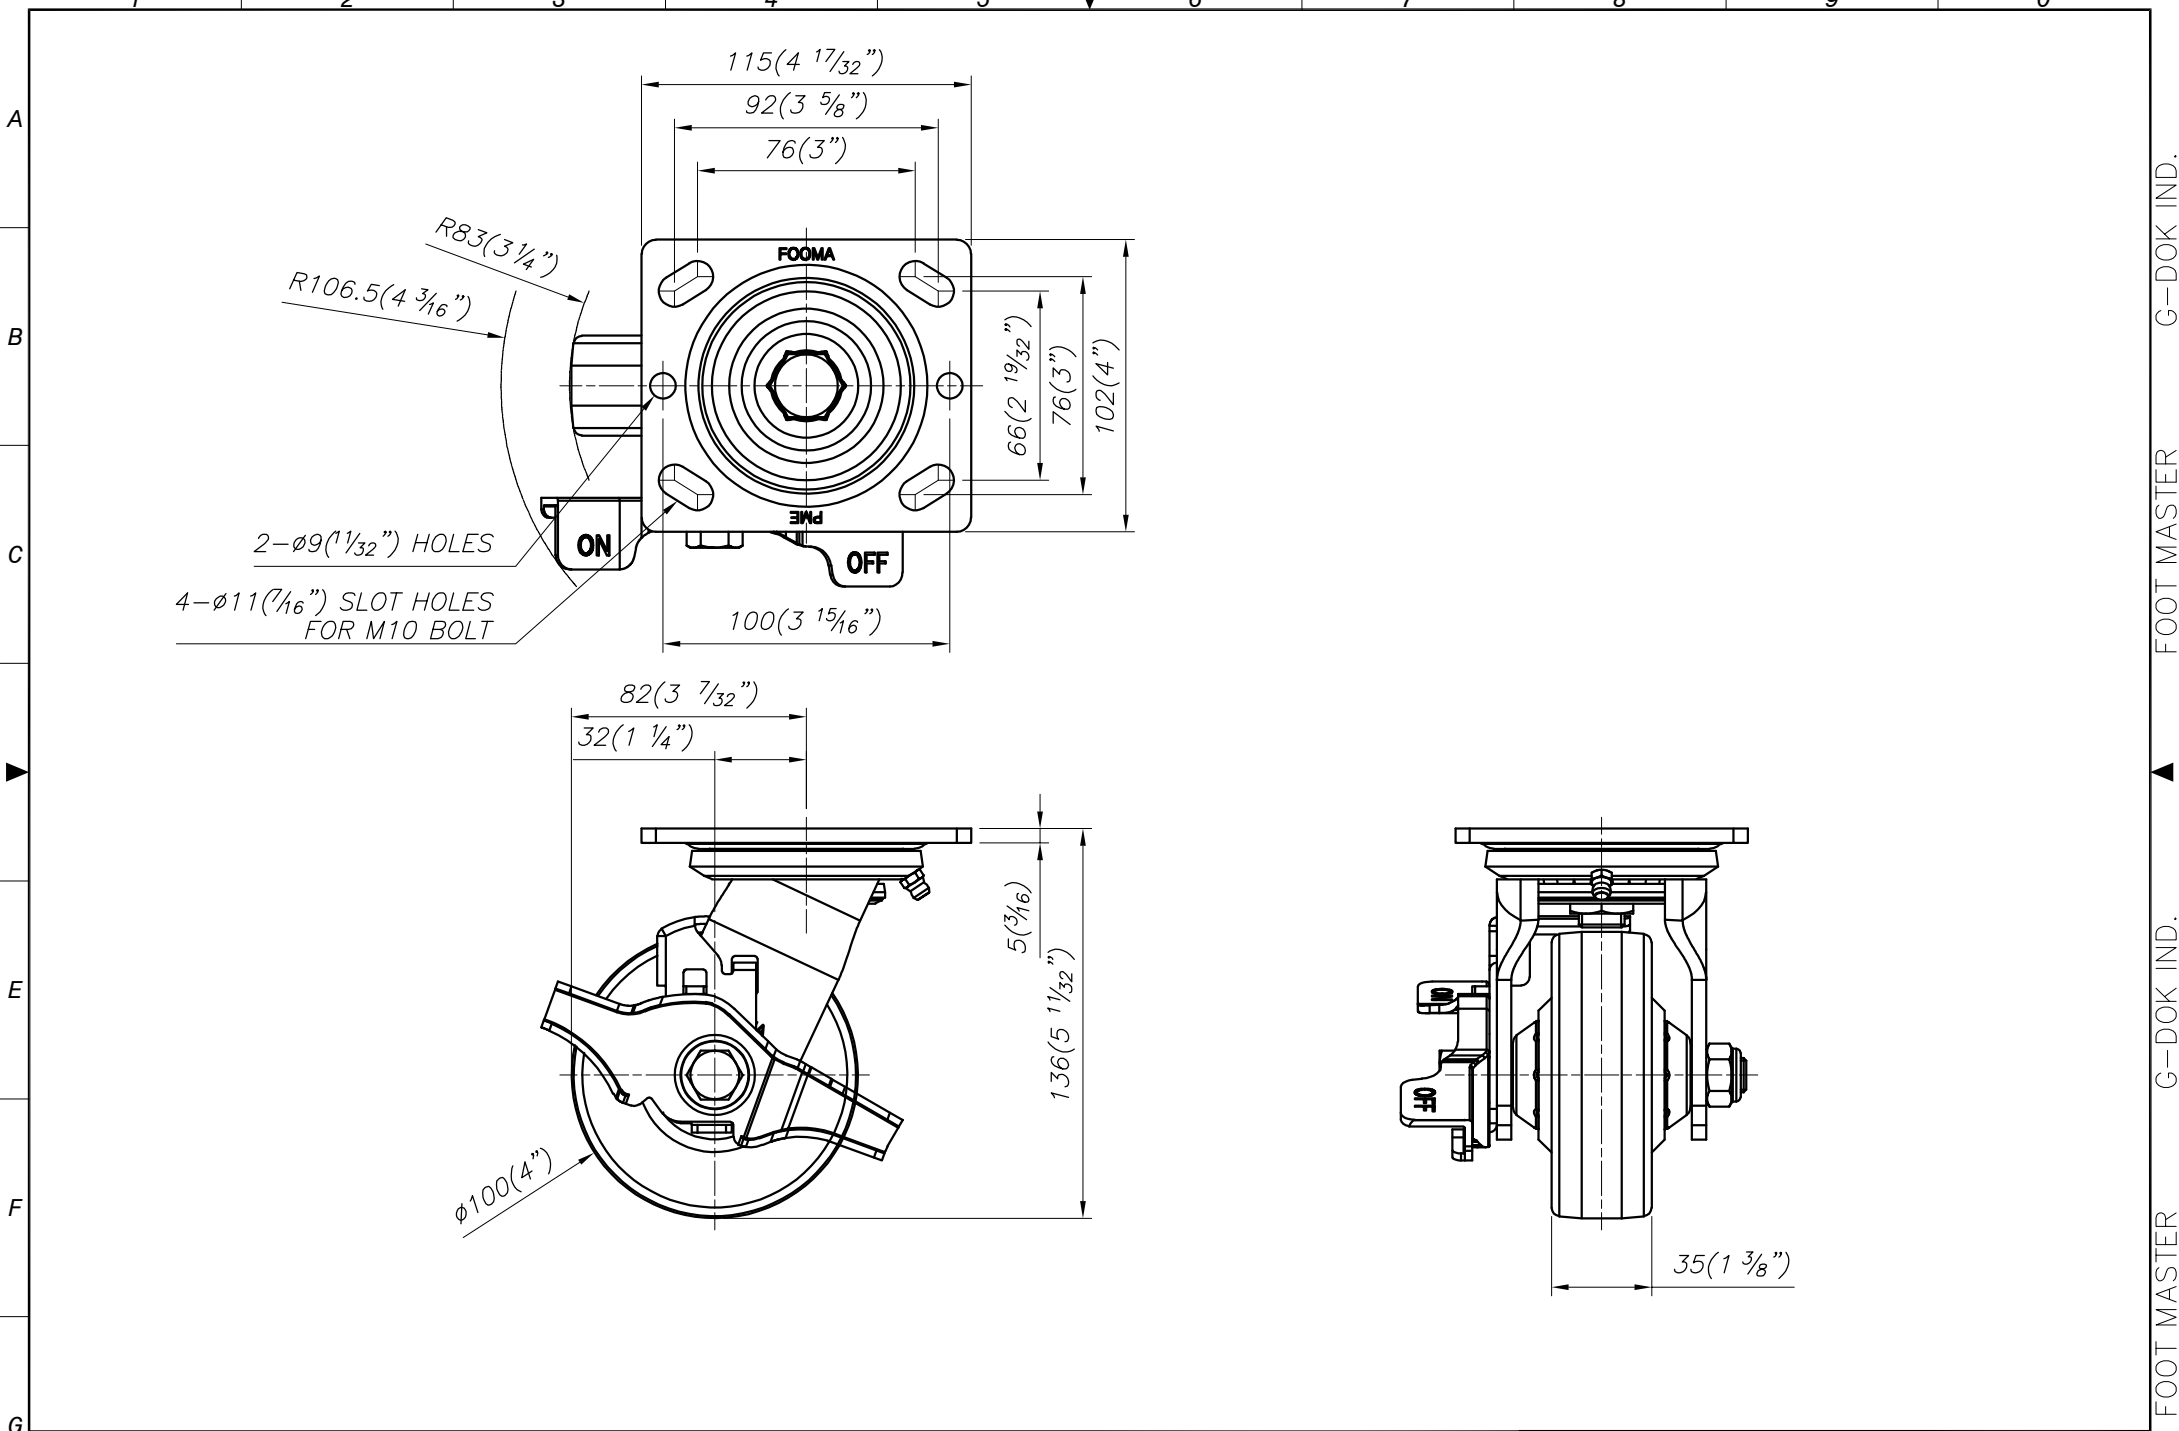

FOOT MASTER®

FOOMA®

G-DOK IND.

MODEL NAME PME-100-ARF-MCD

FOOT MASTER G-DOK IND. FOOT MASTER G-DOK IND.

FOOT MASTER®

FOOMA®

G-DOK IND.

MODEL NAME PME-100-ASF-MCD

FOOT MASTER G-DOK IND. FOOT MASTER G-DOK IND.

FOOT MASTER®

FOOMA®

G-DOK IND.

MODEL NAME PME-100-BSF-MCD

FOOT MASTER G-DOK IND. FOOT MASTER G-DOK IND.