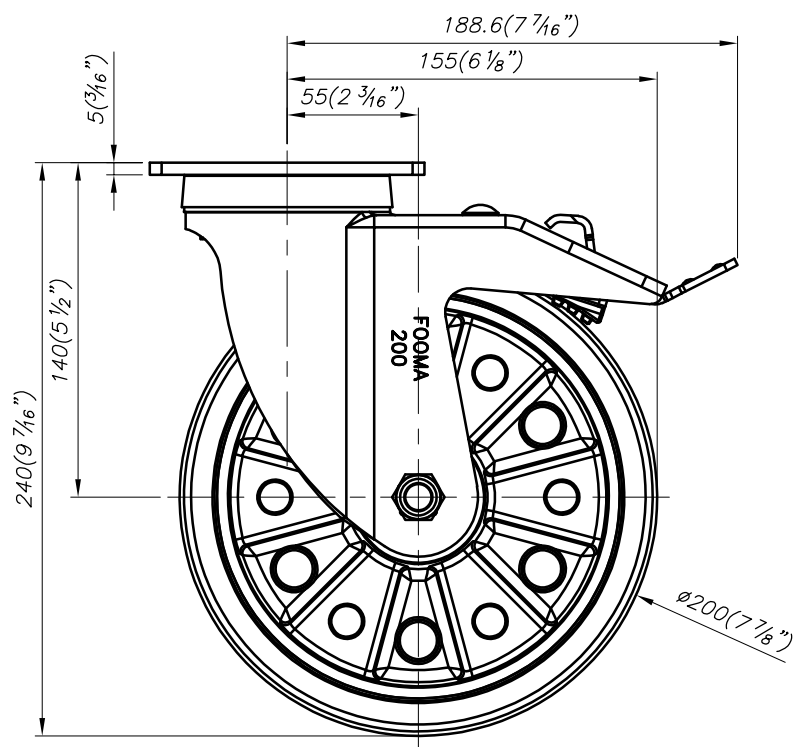

WHEEL : MUD, SUD, HUD

FOOT MASTER®

FOOMA®

G-DOK IND.

MODEL NAME

PLM-200-ASF

FOOT MASTER G-DOK IND. ▲ FOOT MASTER G-DOK IND.

WHEEL : MUD, SUD, HUD

FOOT MASTER®

FOOMA®

G-DOK IND.

MODEL NAME

PLM-200-BSF

FOOT MASTER G-DOK IND. FOOT MASTER G-DOK IND. FOOT MASTER G-DOK IND.

FOOT MASTER®

FOOMA®

G-DOK IND.

MODEL NAME

PLM-200-ARF

FOOT MASTER G-DOK IND. FOOT MASTER G-DOK IND.