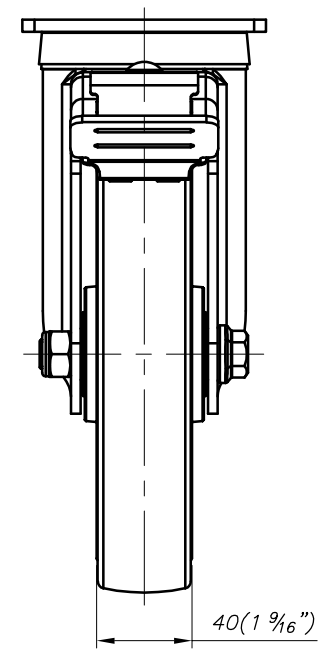

WHEEL : MUD, SUD, HUD

FOOT MASTER®

FOOMA®

G-DOK IND.

MODEL NAME

PLM-200-ASF

FOOT MASTER G-DOK IND. ▲ FOOT MASTER G-DOK IND.

WHEEL : MUD, SUD, HUD

G-DOK IND.

MODEL NAME

PLM-200-ARF

FOOT MASTER G-DOK IND. FOOT MASTER G-DOK IND.