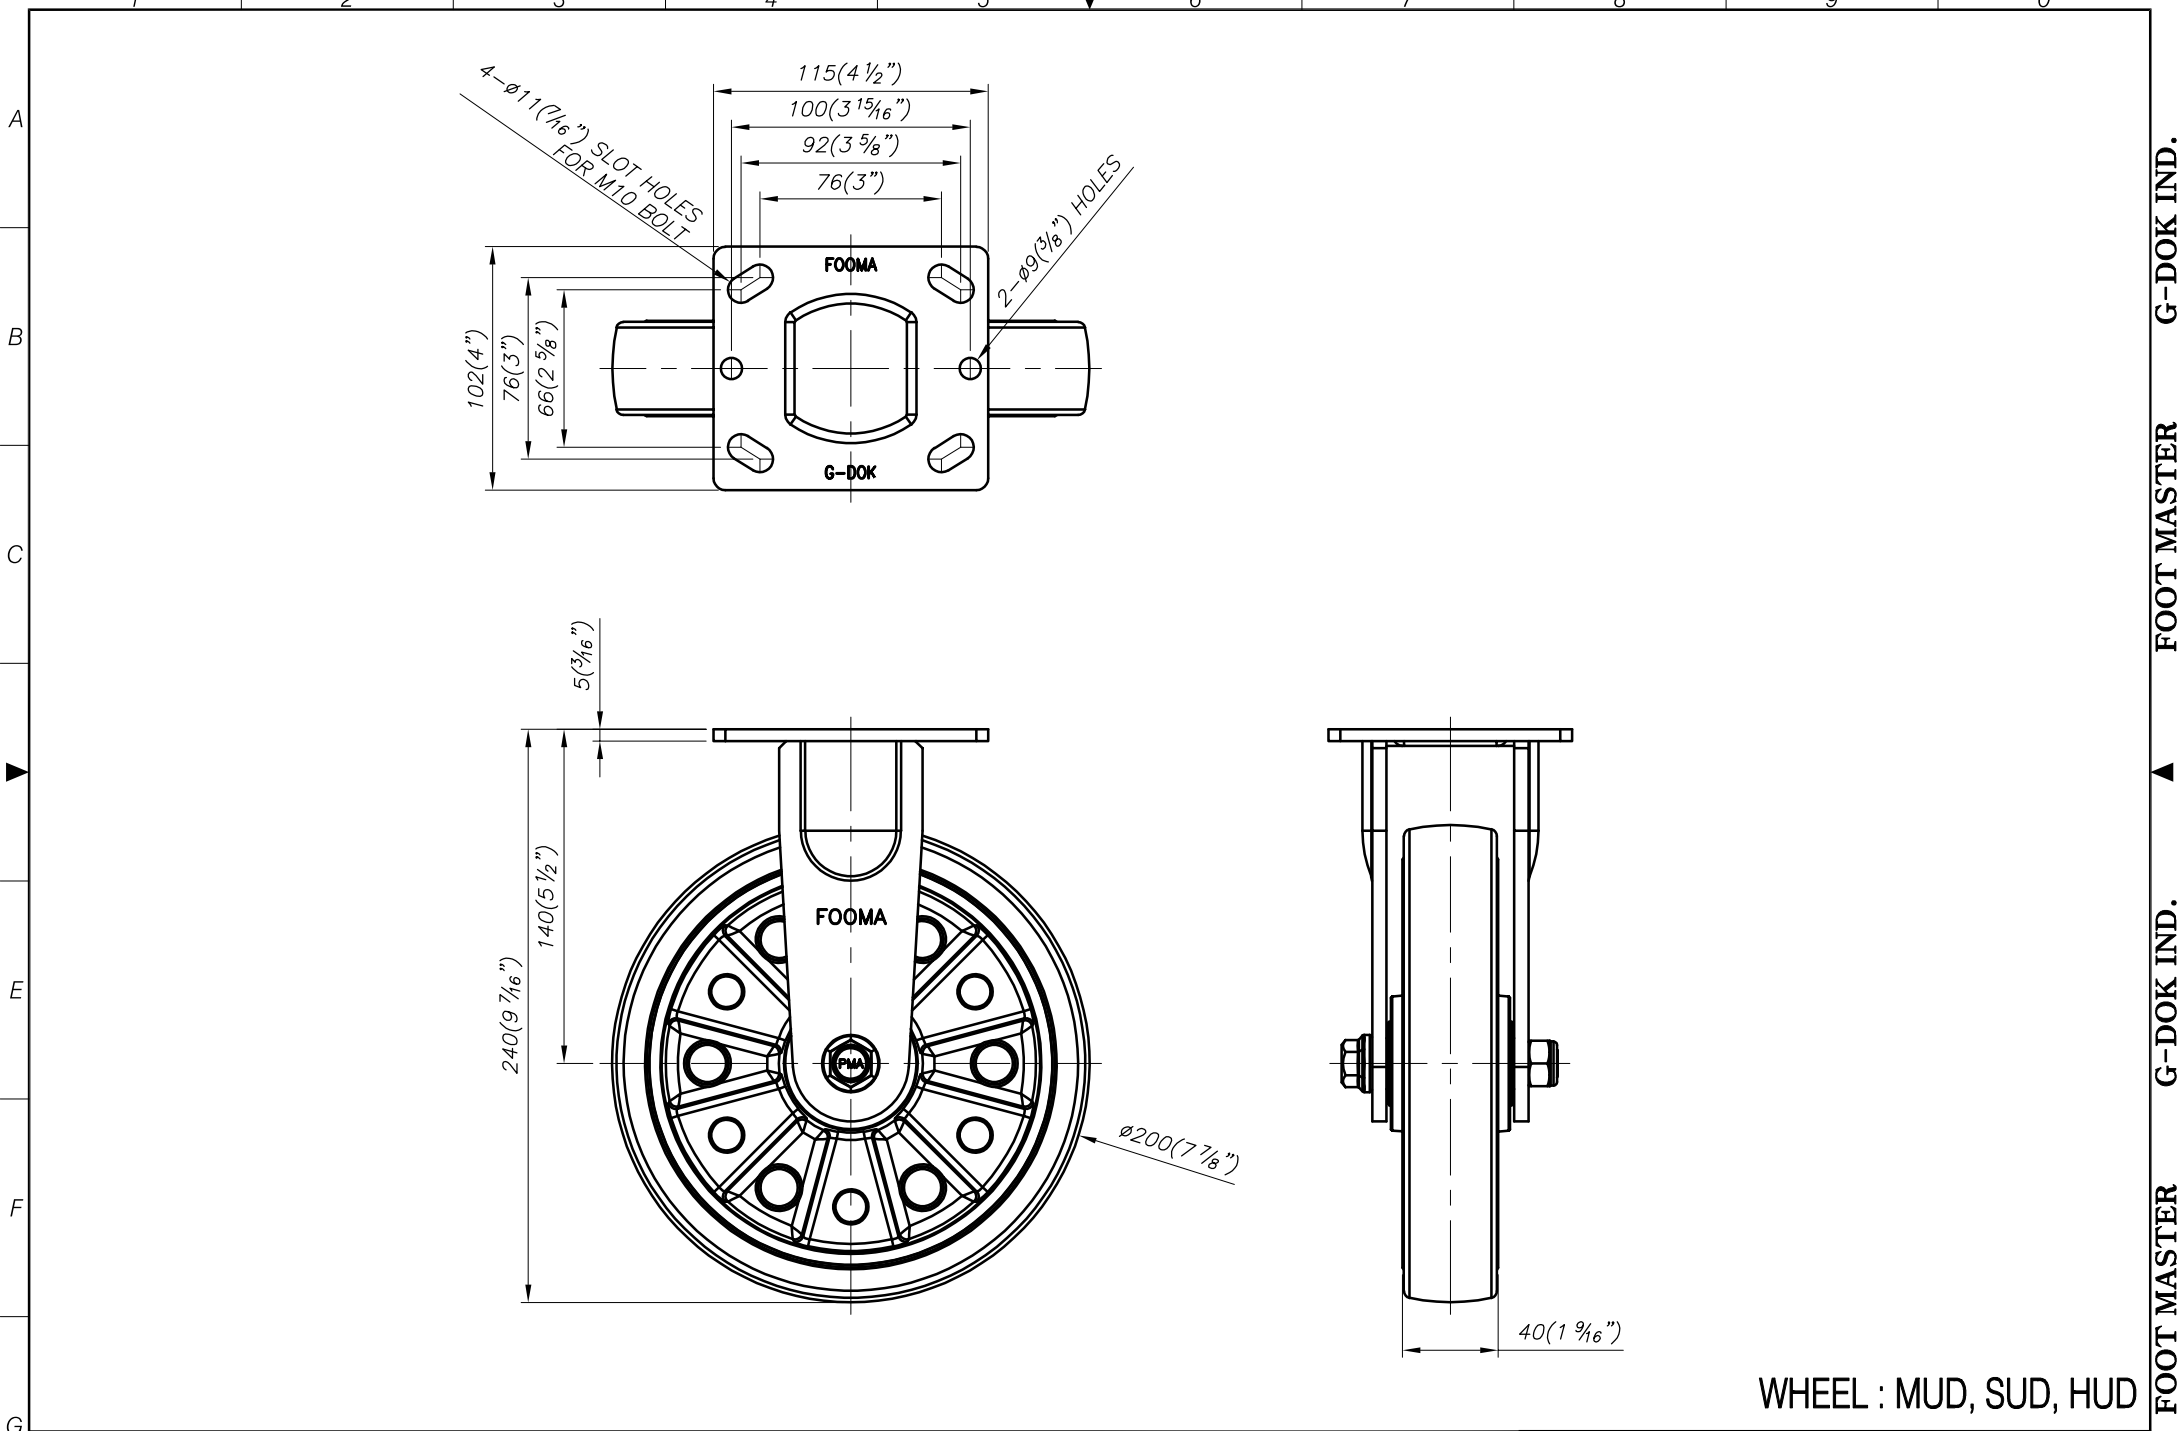

WHEEL : MUD, SUD, HUD

FOOT MASTER®

FOOMA®

G-DOK IND.

MODEL NAME

PLM-200-ASF

FOOT MASTER G-DOK IND. ▲ FOOT MASTER G-DOK IND.

WHEEL : MUD, SUD, HUD

FOOT MASTER®

FOOMA®

G-DOK IND.

MODEL NAME

PLM-200-BSF

FOOT MASTER G-DOK IND. FOOT MASTER G-DOK IND. FOOT MASTER G-DOK IND.

FOOT MASTER®

FOOMA®

G-DOK IND.

MODEL NAME

PLM-200-ARF

FOOT MASTER G-DOK IND. FOOT MASTER G-DOK IND.