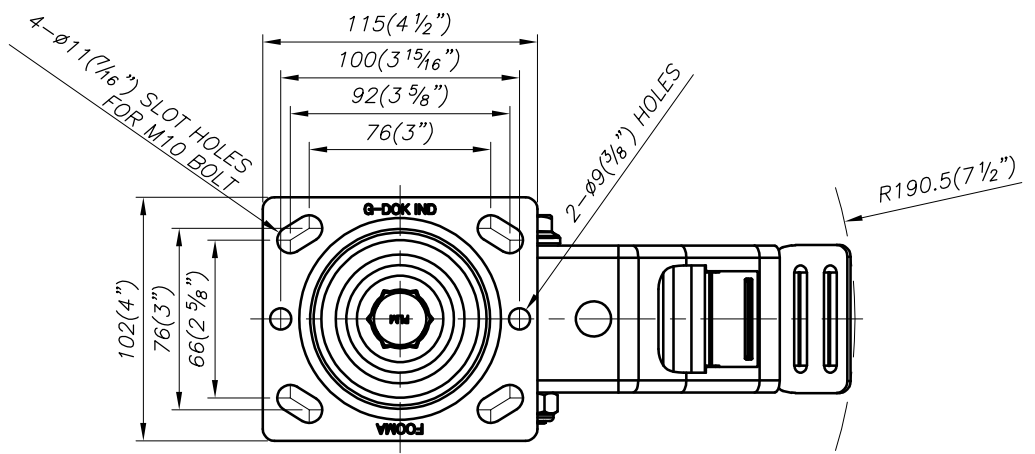

WHEEL : MUD, SUD, HUD

FOOT MASTER®

FOOMA®

G-DOK IND.

MODEL NAME

PLM-200-ASF

FOOT MASTER G-DOK IND. ▲ FOOT MASTER G-DOK IND.

WHEEL : MUD, SUD, HUD