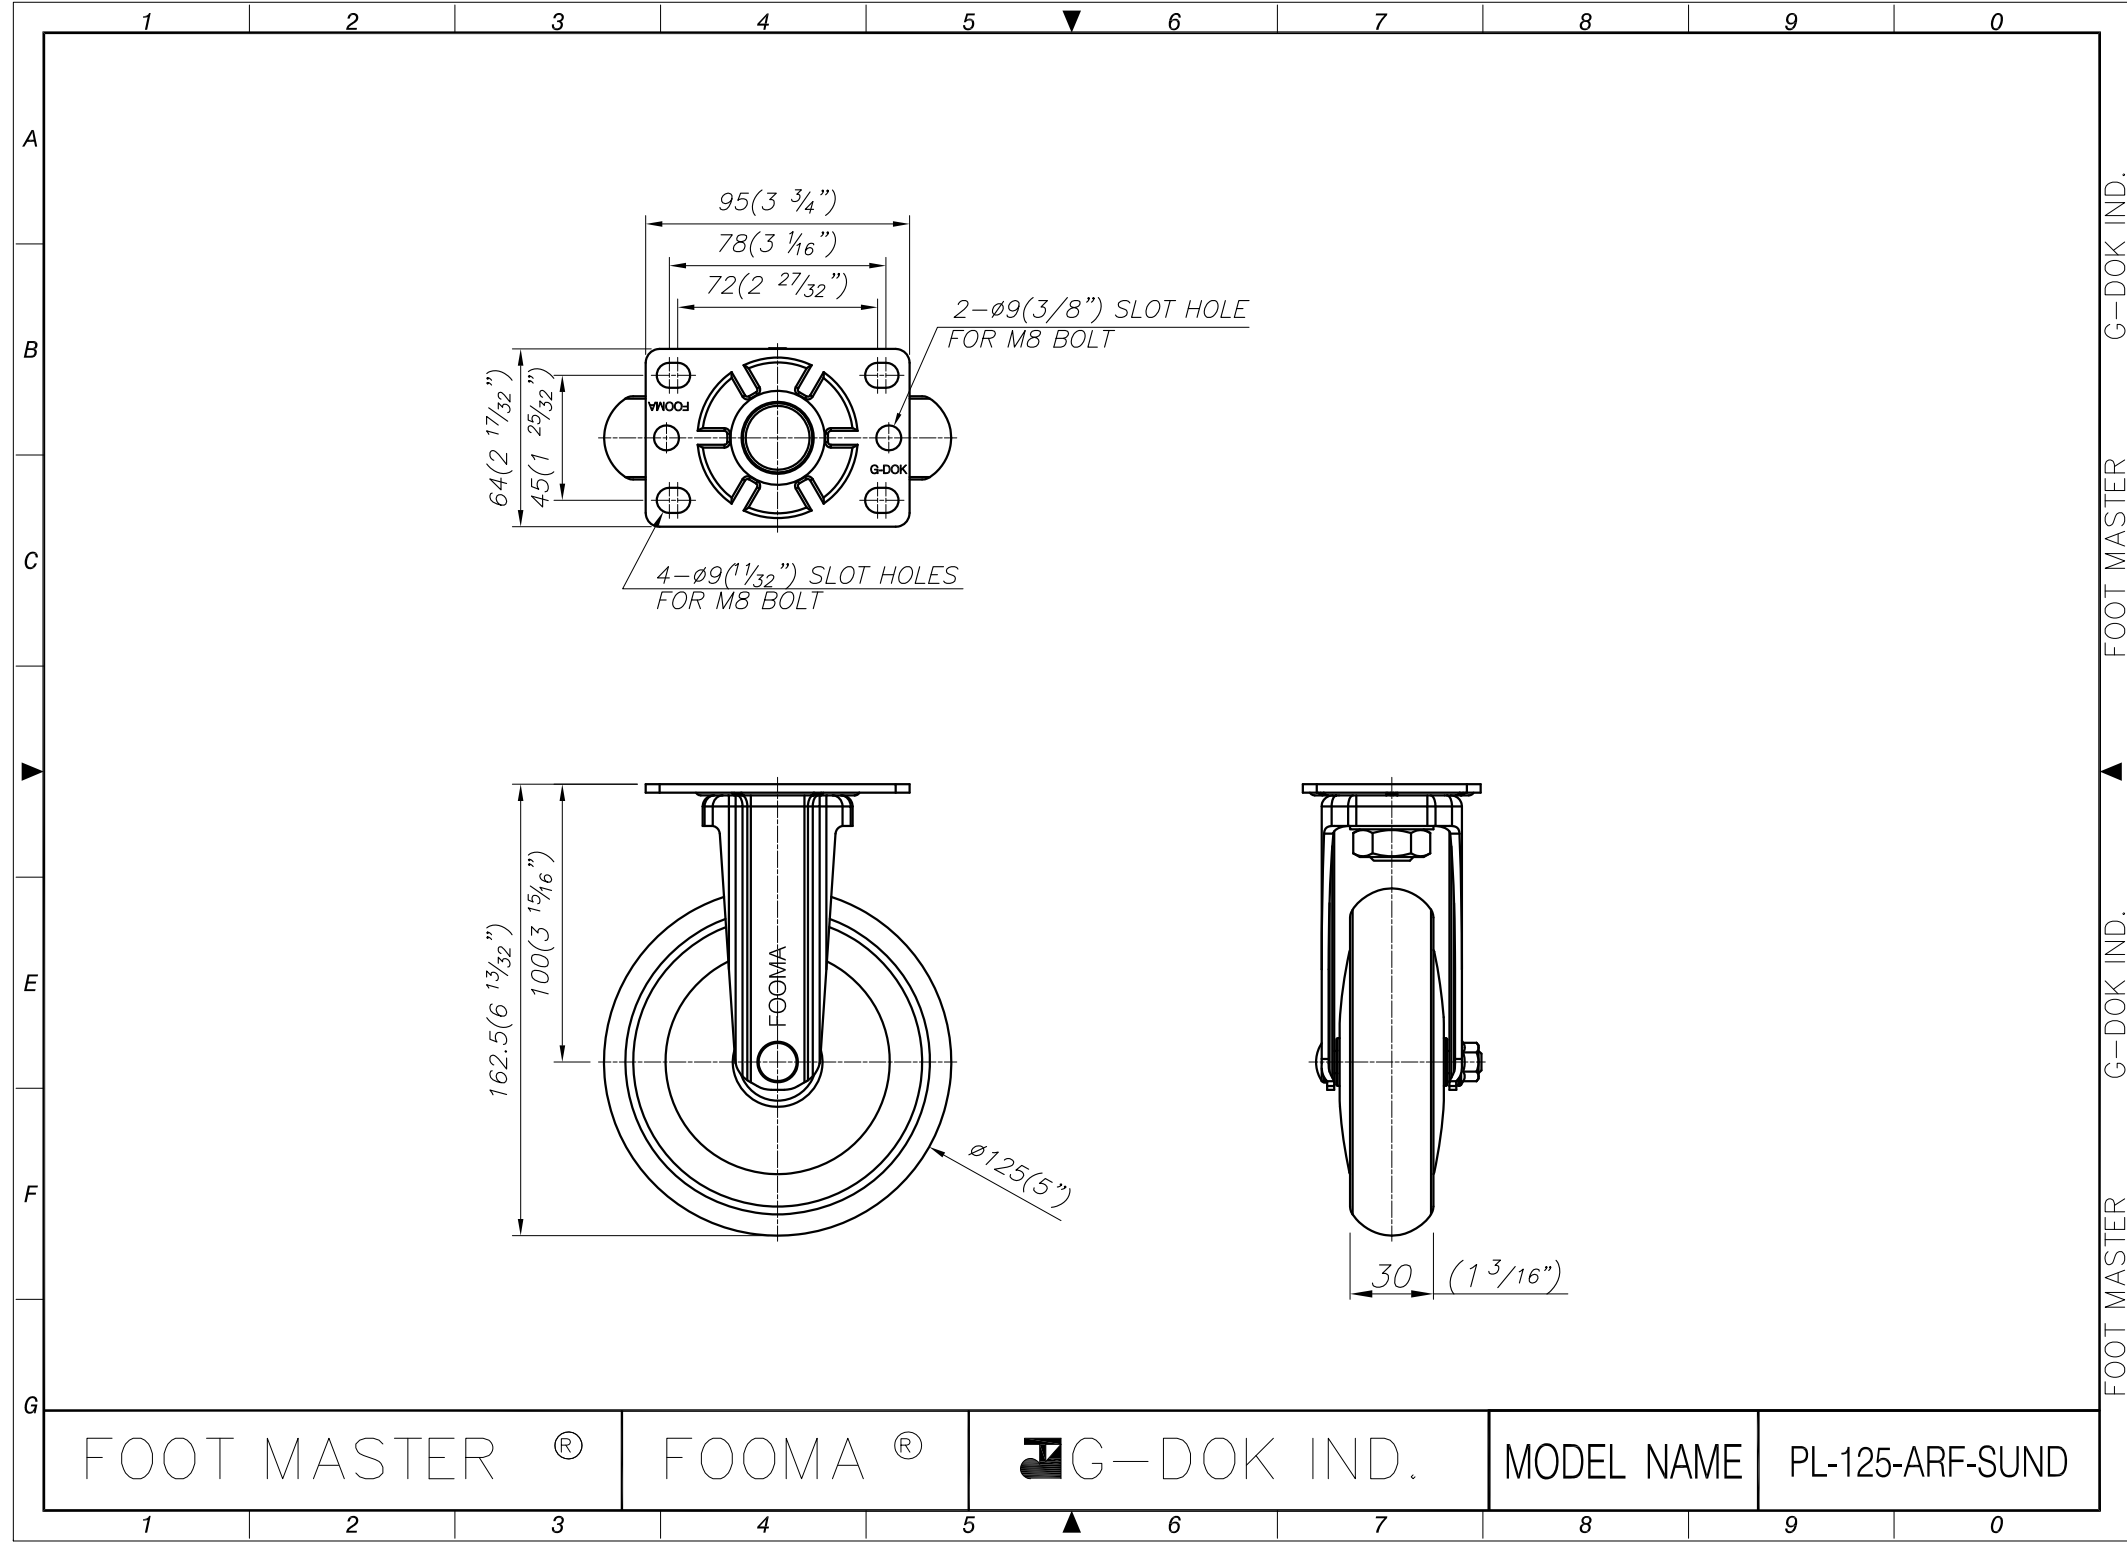

FOOT MASTER®

FOOMA®

G-DOK IND.

MODEL NAME

PL-125-BSF-SUND

FOOT MASTER G-DOK IND.

FOOT MASTER[®]

FOOMA[®]

 G-DOK IND.

MODEL NAME

PL-125-ARF-SUND

FOOT MASTER G-DOK IND. FOOT MASTER G-DOK IND.

FOOT MASTER[®]

FOOMA[®]

G-DOK IND.

MODEL NAME

PL-125-ASF-SUND

FOOT MASTER G-DOK IND.