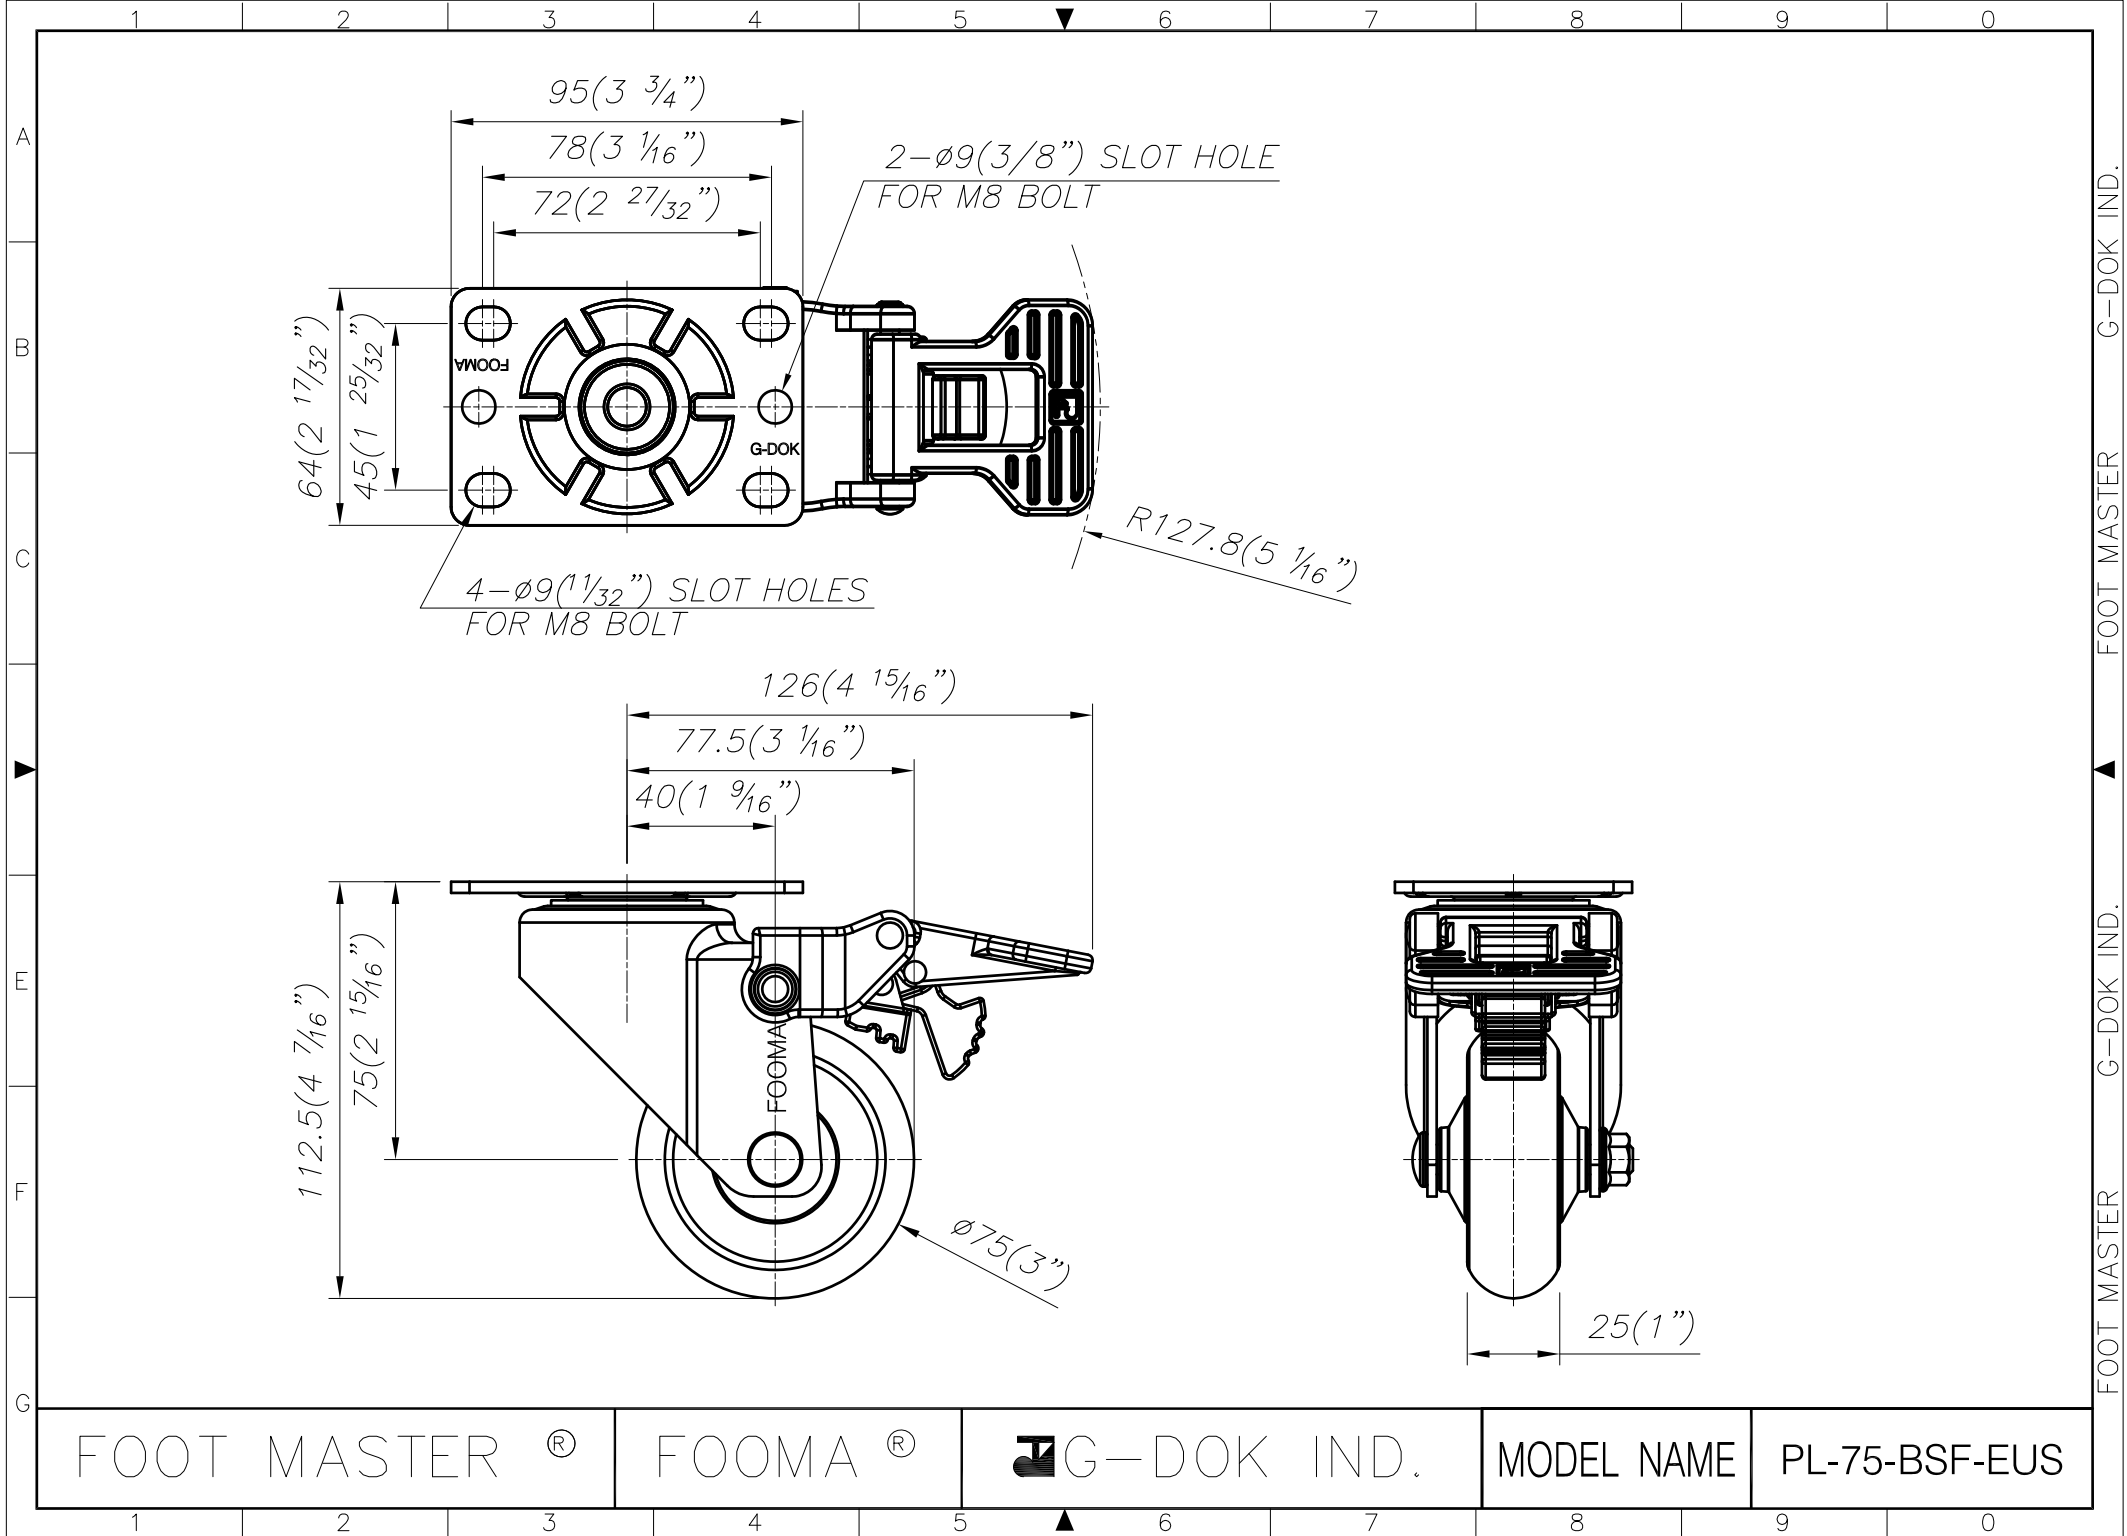

FOOT MASTER®

FOOMA®

G-DOK IND.

MODEL NAME

PL-75-ASF-EUS

FOOT MASTER[®]

FOOMA[®]

 G-DOK IND.

MODEL NAME

PL-75-ARF-EUS

G-DOK IND.

FOOT MASTER

G-DOK IND.

FOOT MASTER