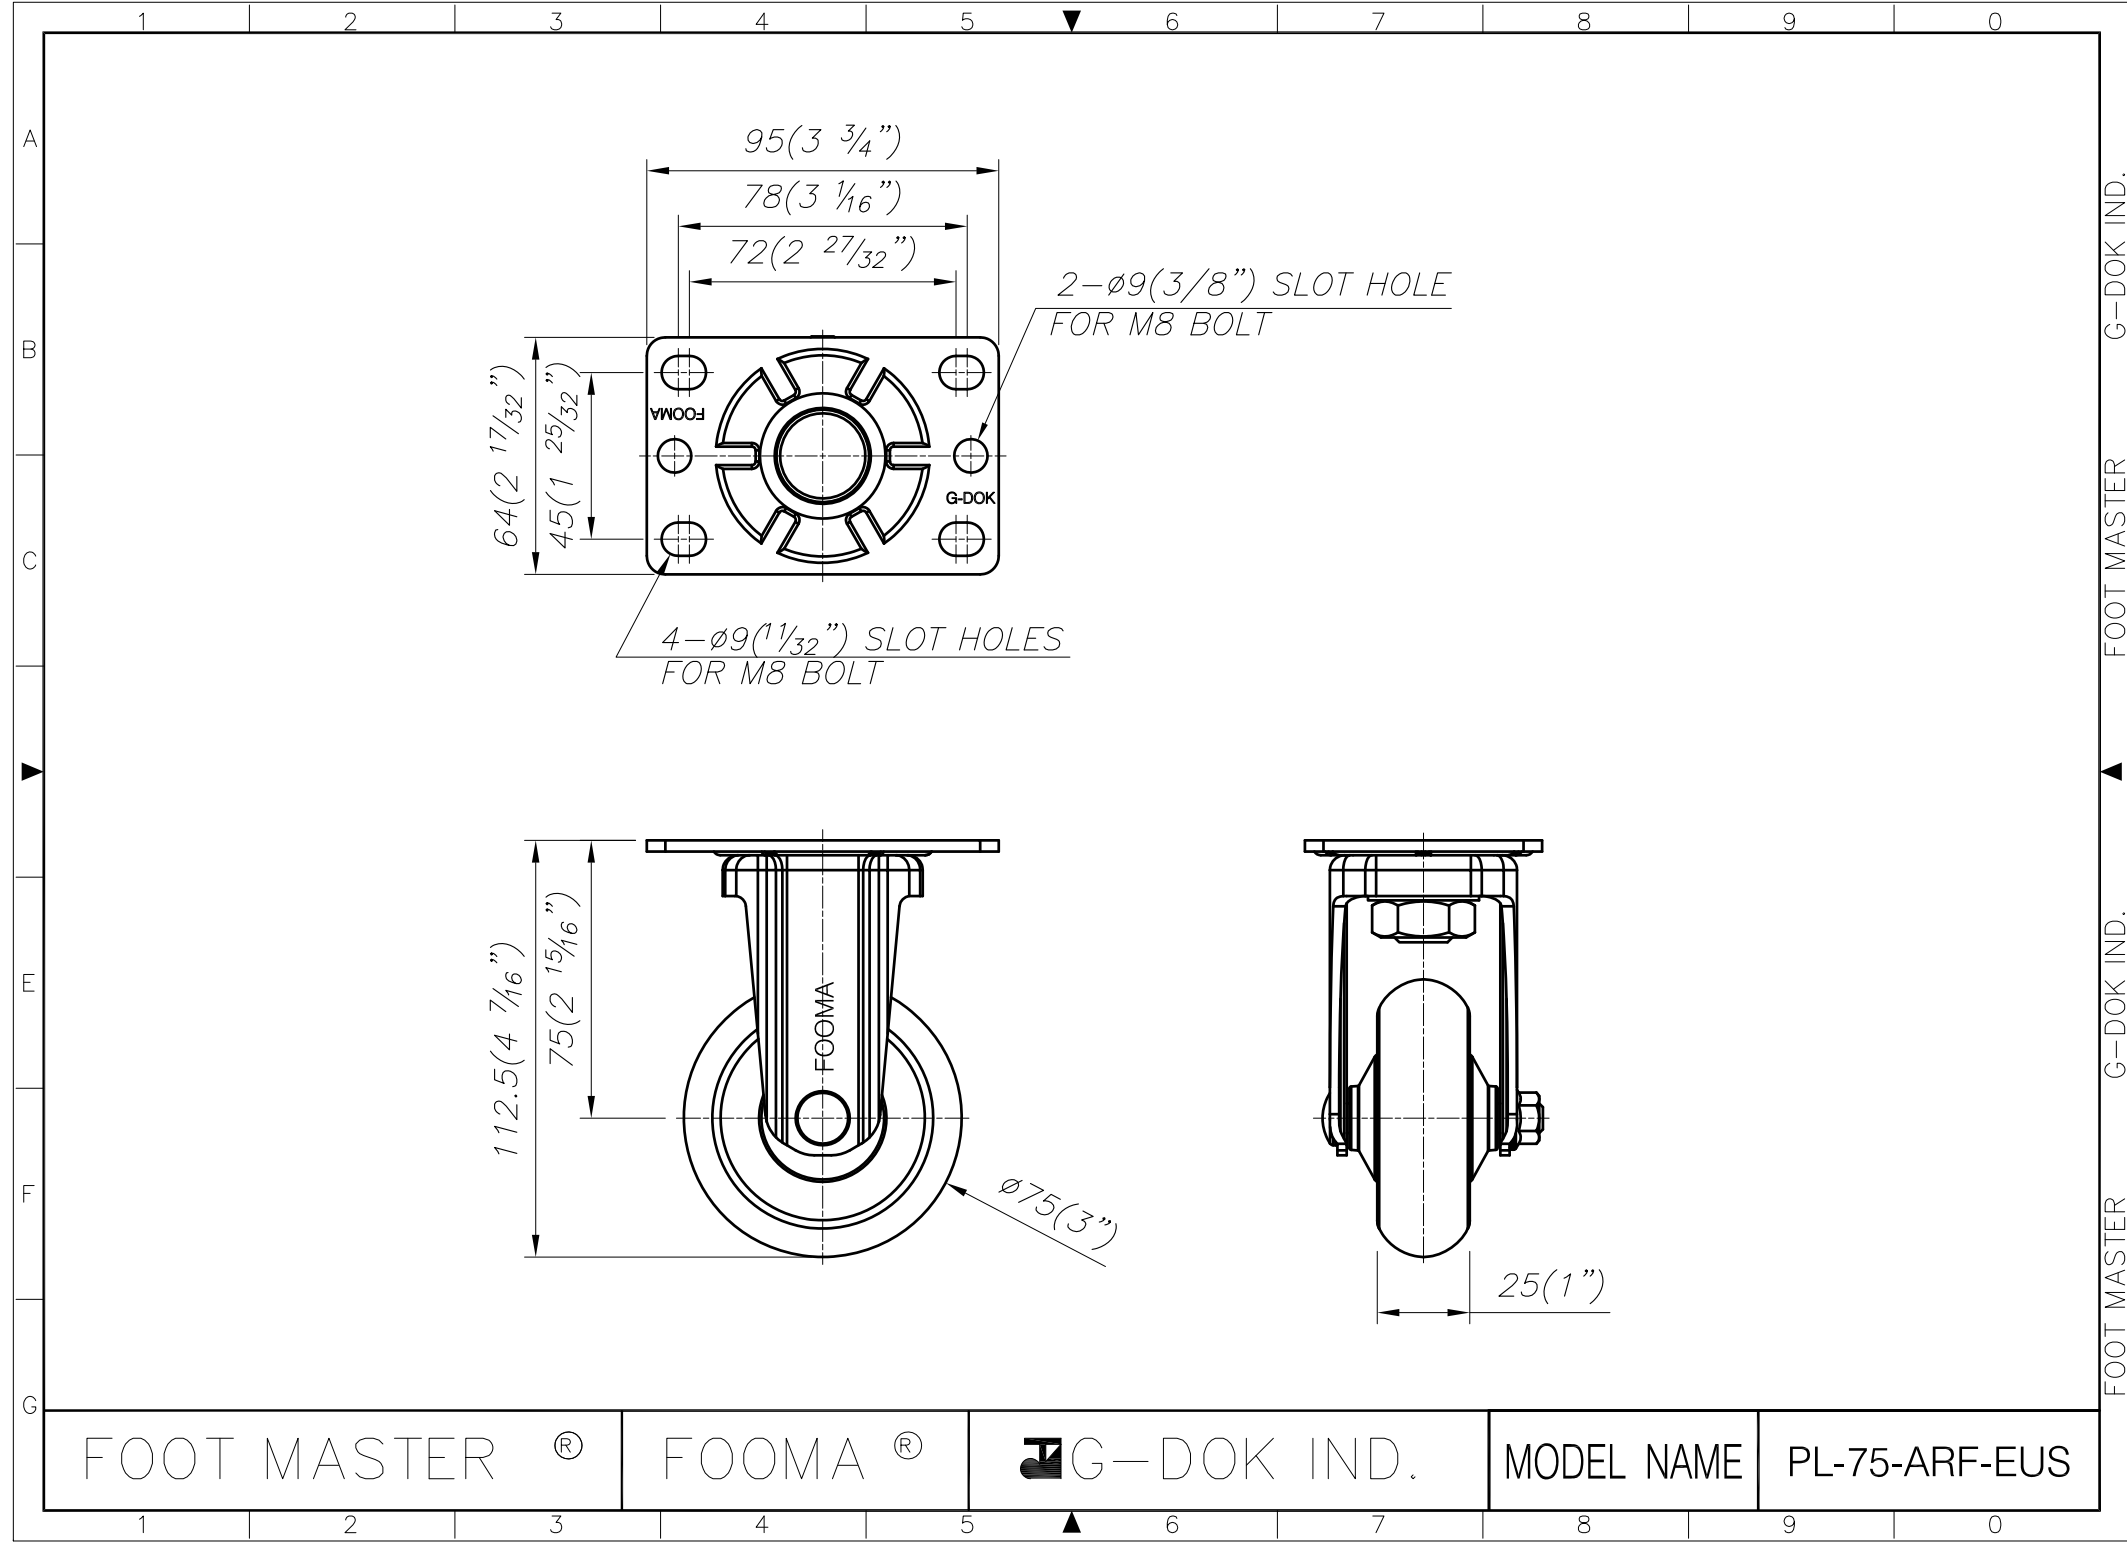

FOOT MASTER®

FOOMA®

G-DOK IND.

MODEL NAME

PL-75-ASF-EUS

FOOT MASTER[®]

FOOMA[®]

 G-DOK IND.

MODEL NAME

PL-75-ARF-EUS

G-DOK IND.

FOOT MASTER

G-DOK IND.

FOOT MASTER