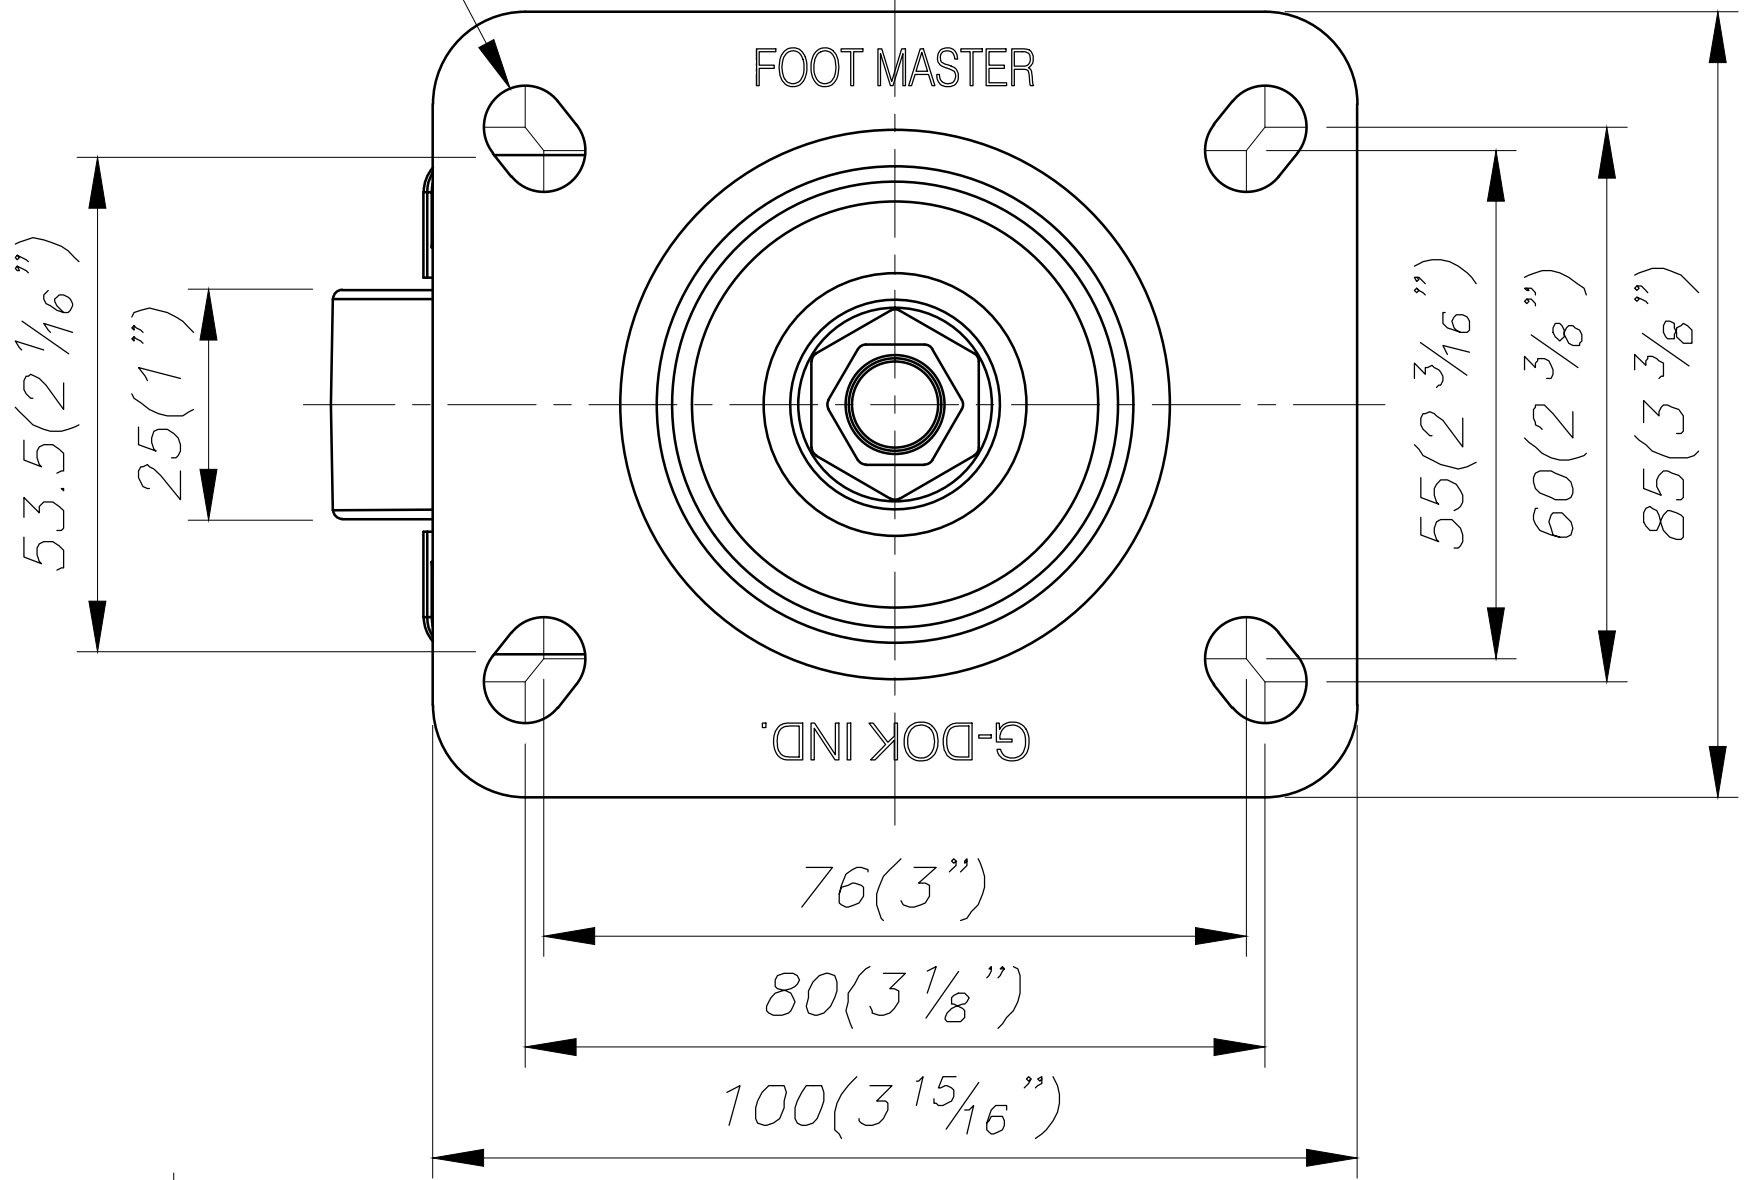

FOOT MASTER

G-DOK IND.

FOOT MASTER

G-DOK IND.

4- $\varnothing 9(3/8)$ SLOT HOLES

FOOT MASTER[®]

FOOMA[®]

 G-DOK IND.

MODEL NAME

GDR-60-F-PEU

A

B

C

E

F

G