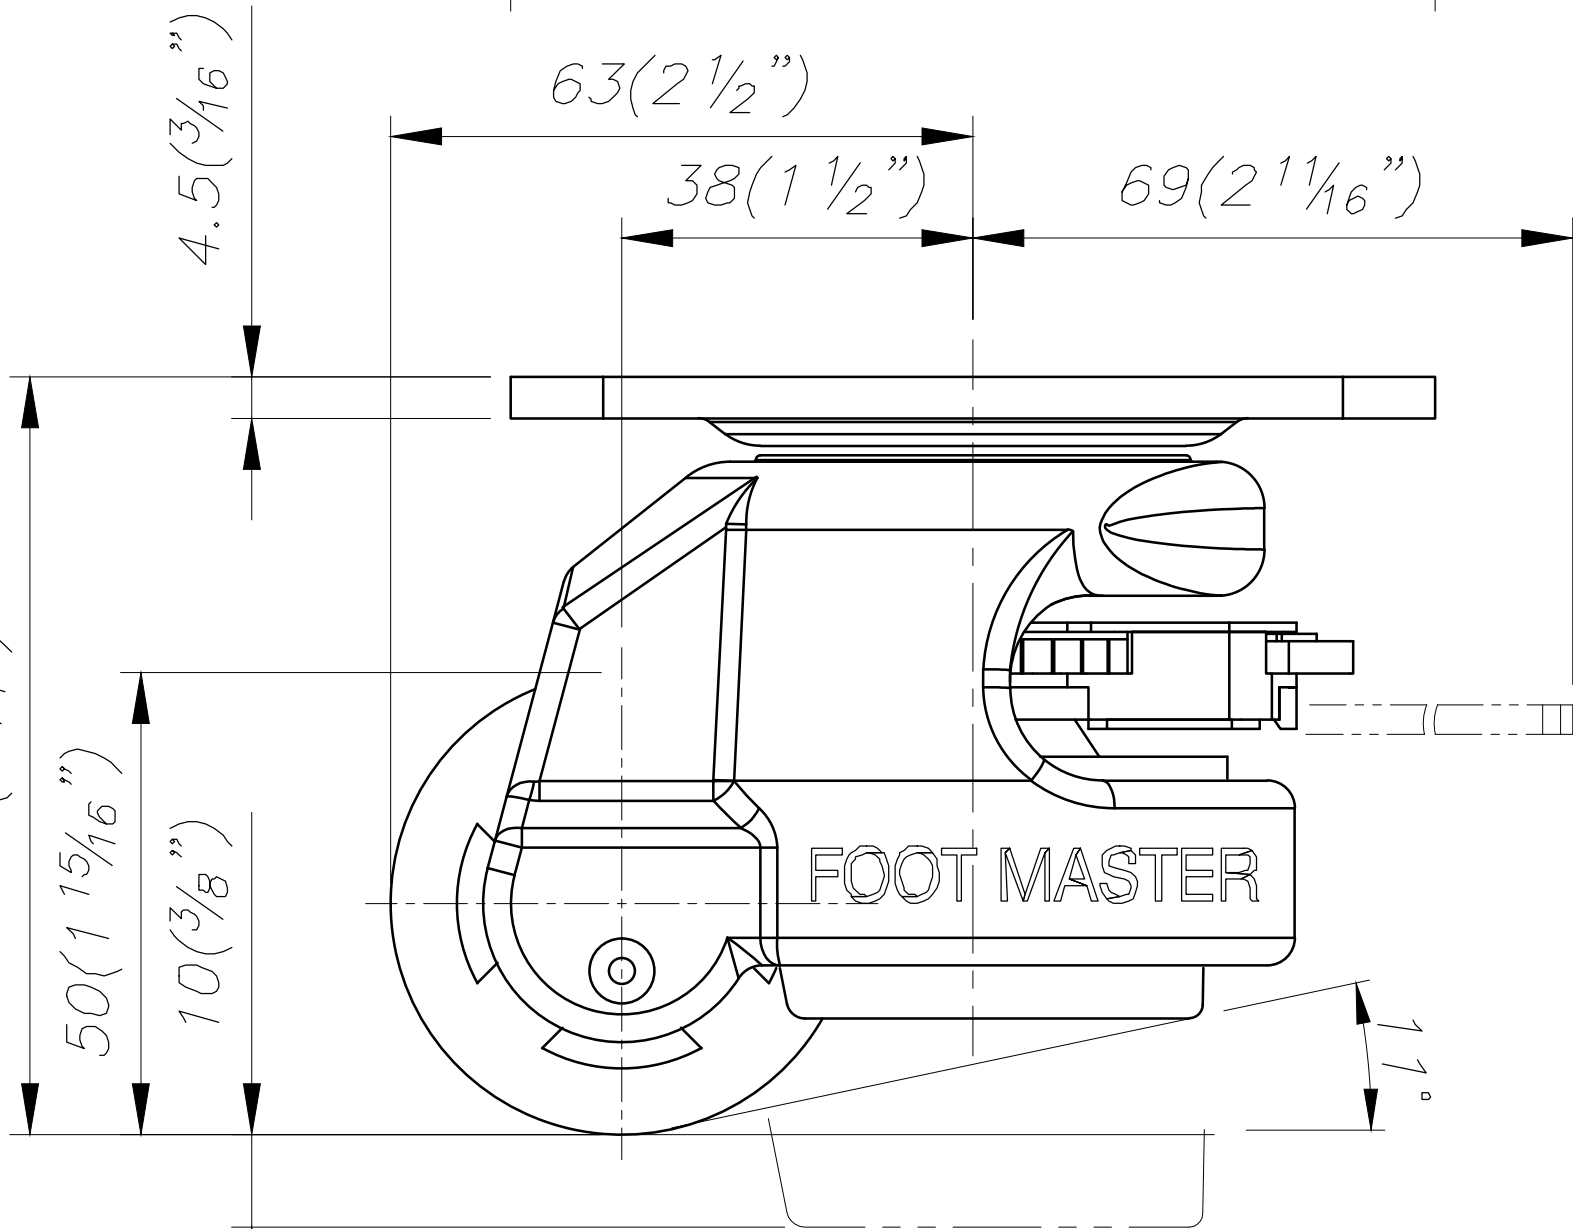

FOOT MASTER

G-DOK IND.

FOOT MASTER

G-DOK IND.

4- $\varnothing 9(3/8)$ SLOT HOLES

FOOT MASTER[®]

FOOMA[®]

 G-DOK IND.

MODEL NAME

GDR-60-F-PEU

A

B

C

E

F

G