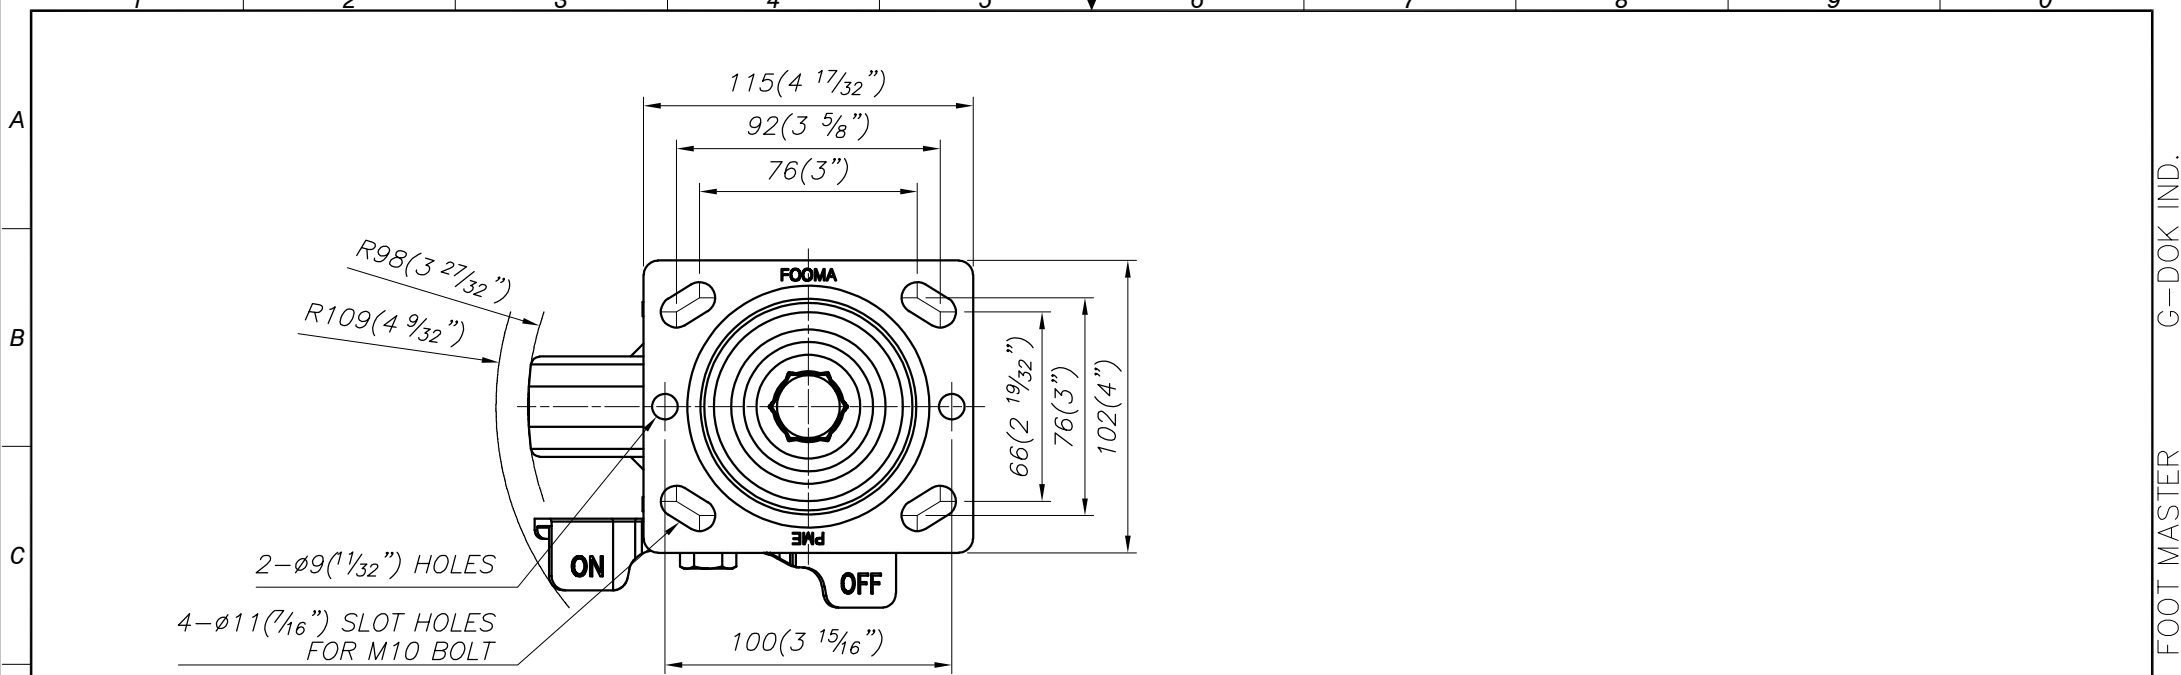

FOOT MASTER®

FOOMA®

G-DOK IND.

MODEL NAME PME-125-BSF-MCD

FOOT MASTER G-DOK IND. FOOT MASTER G-DOK IND.