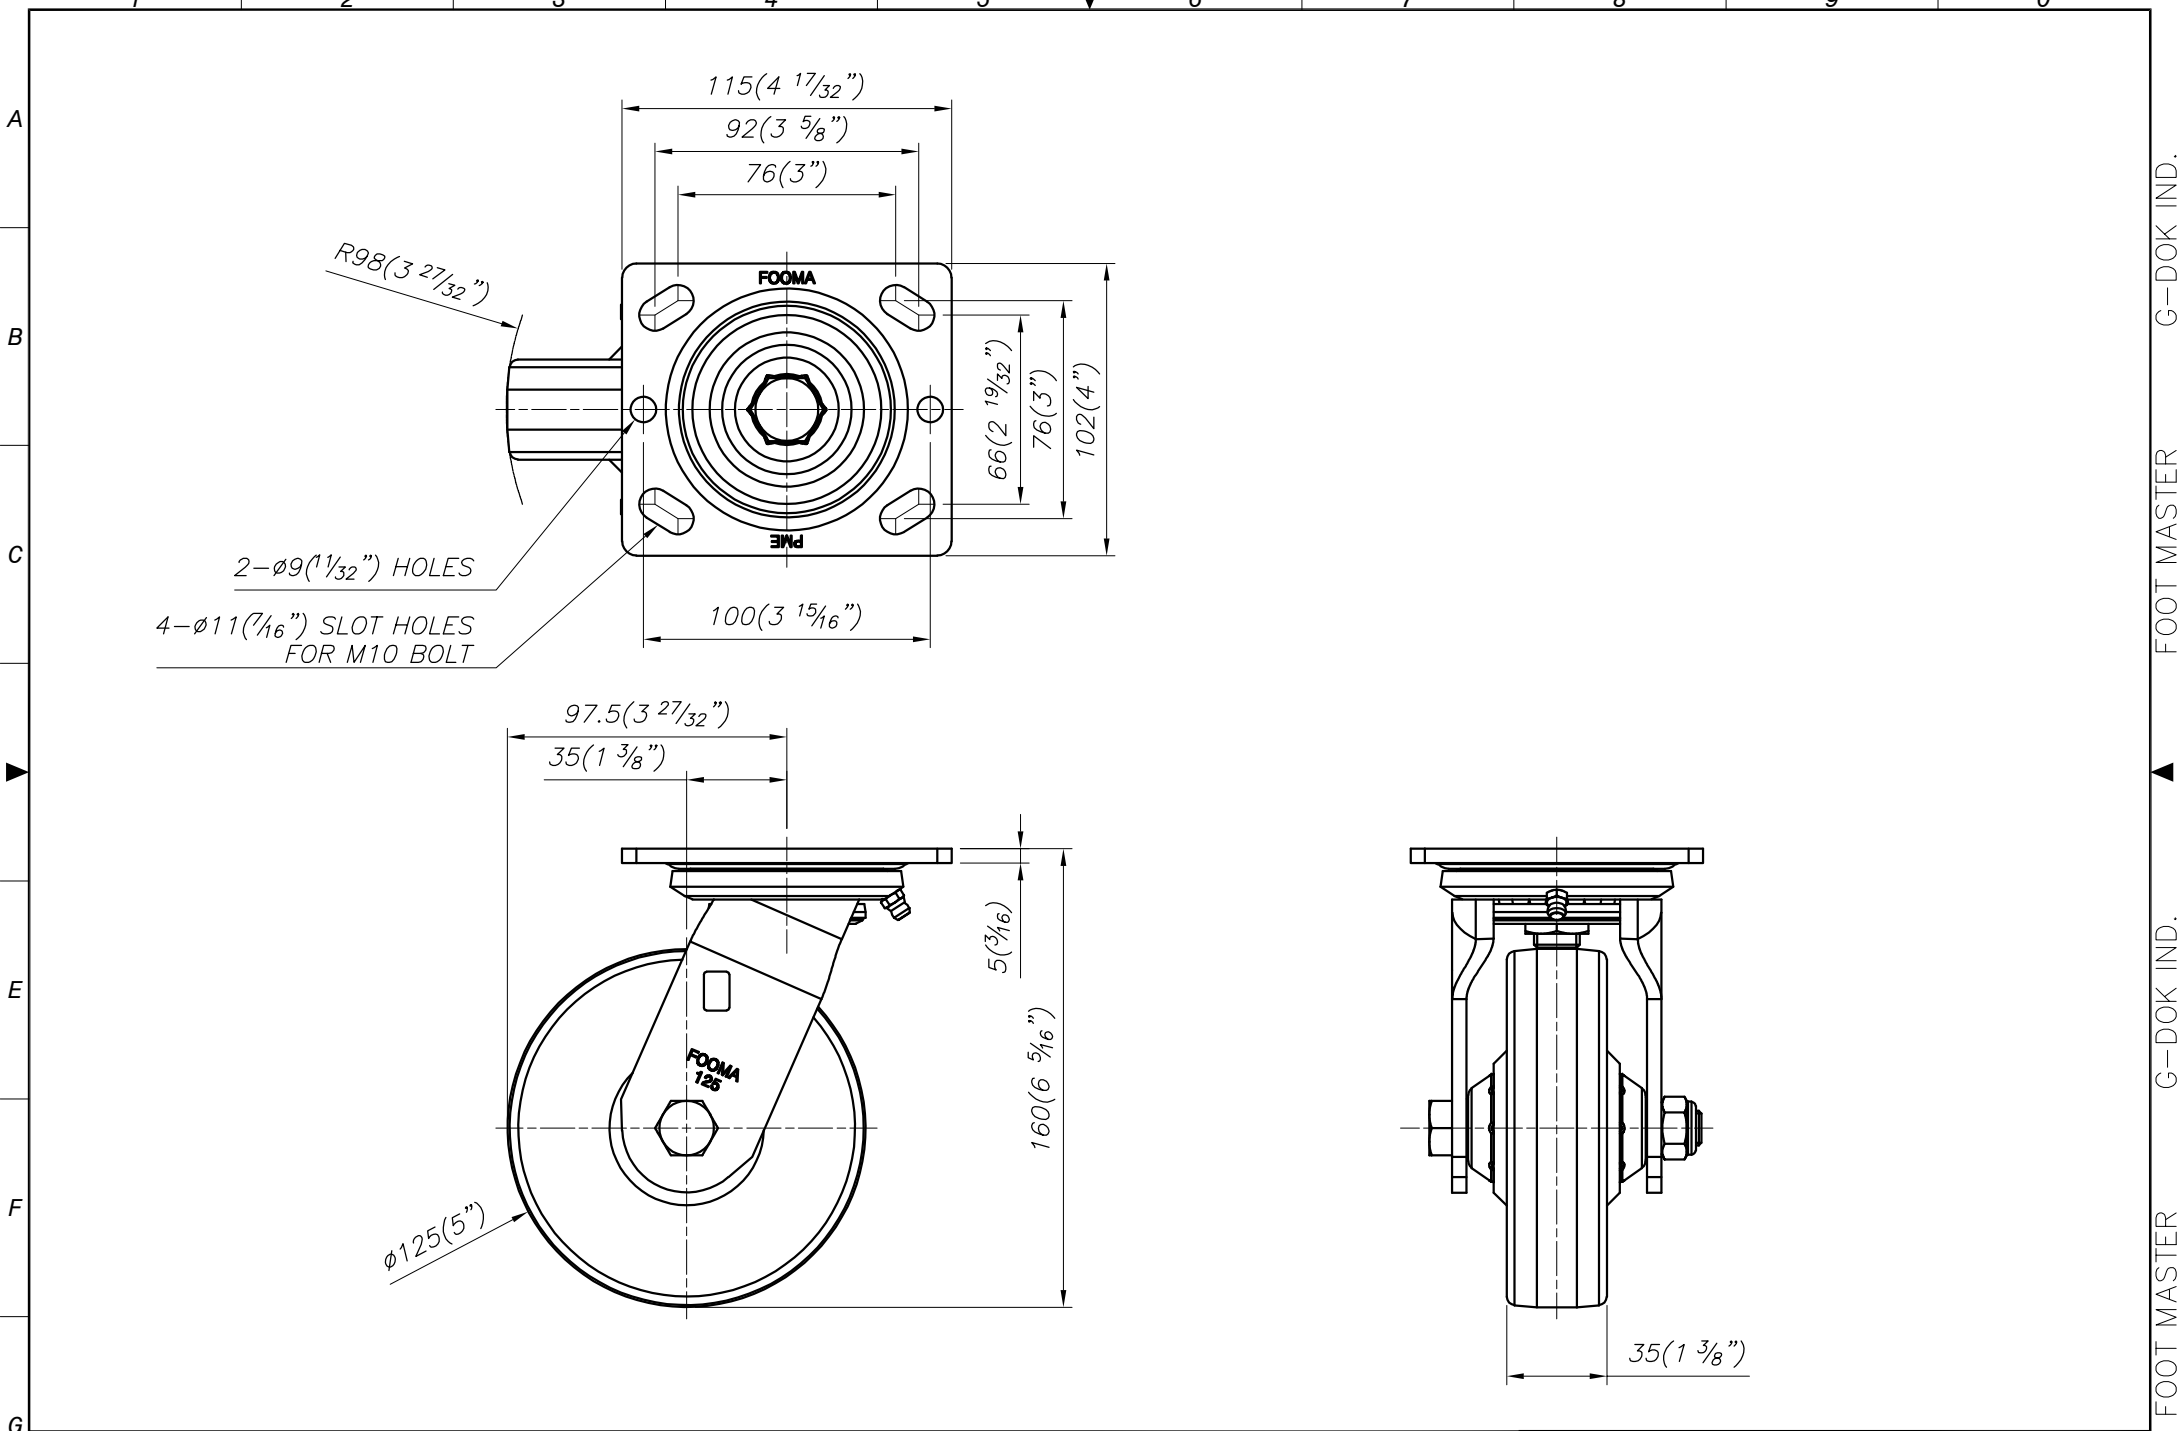

FOOT MASTER®

FOOMA®

G-DOK IND.

MODEL NAME PME-125-ARF-MCD

FOOT MASTER G-DOK IND. FOOT MASTER G-DOK IND.

FOOT MASTER®

FOOMA®

G-DOK IND.

MODEL NAME PME-125-ASF-MCD

FOOT MASTER G-DOK IND. FOOT MASTER G-DOK IND.

FOOT MASTER®

FOOMA®

G-DOK IND.

MODEL NAME PME-125-BSF-MCD

FOOT MASTER G-DOK IND. FOOT MASTER G-DOK IND.