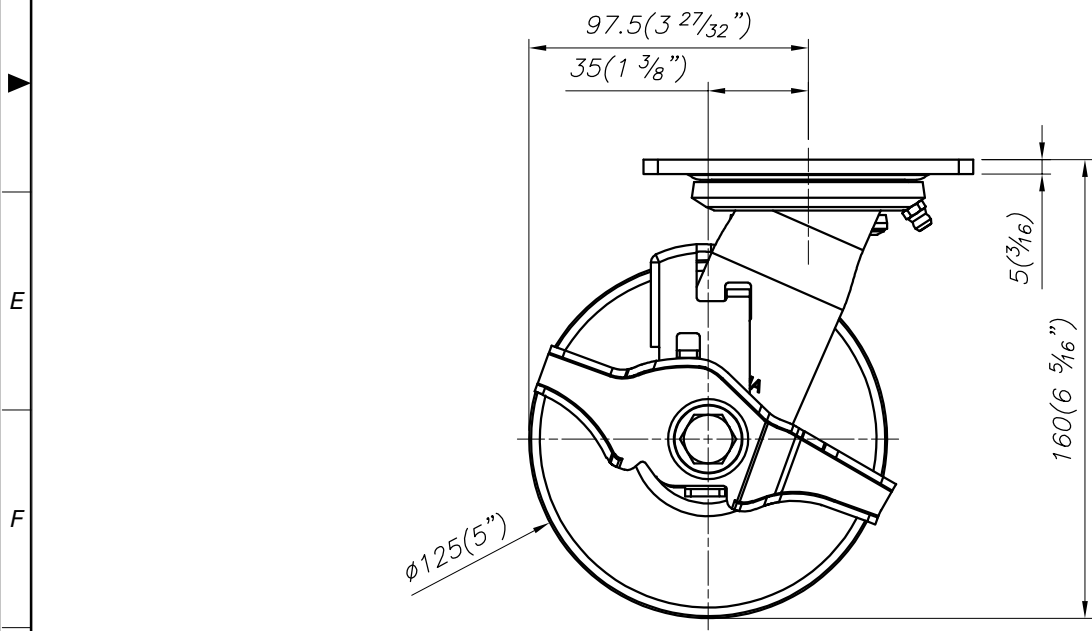

FOOT MASTER®

FOOMA®

G-DOK IND.

MODEL NAME PME-125-ARF-MCD

FOOT MASTER G-DOK IND. FOOT MASTER G-DOK IND.

FOOT MASTER®

FOOMA®

G-DOK IND.

MODEL NAME PME-125-ASF-MCD

FOOT MASTER G-DOK IND. FOOT MASTER G-DOK IND.

FOOT MASTER®

FOOMA®

G-DOK IND.

MODEL NAME PME-125-BSF-MCD

FOOT MASTER G-DOK IND. FOOT MASTER G-DOK IND.