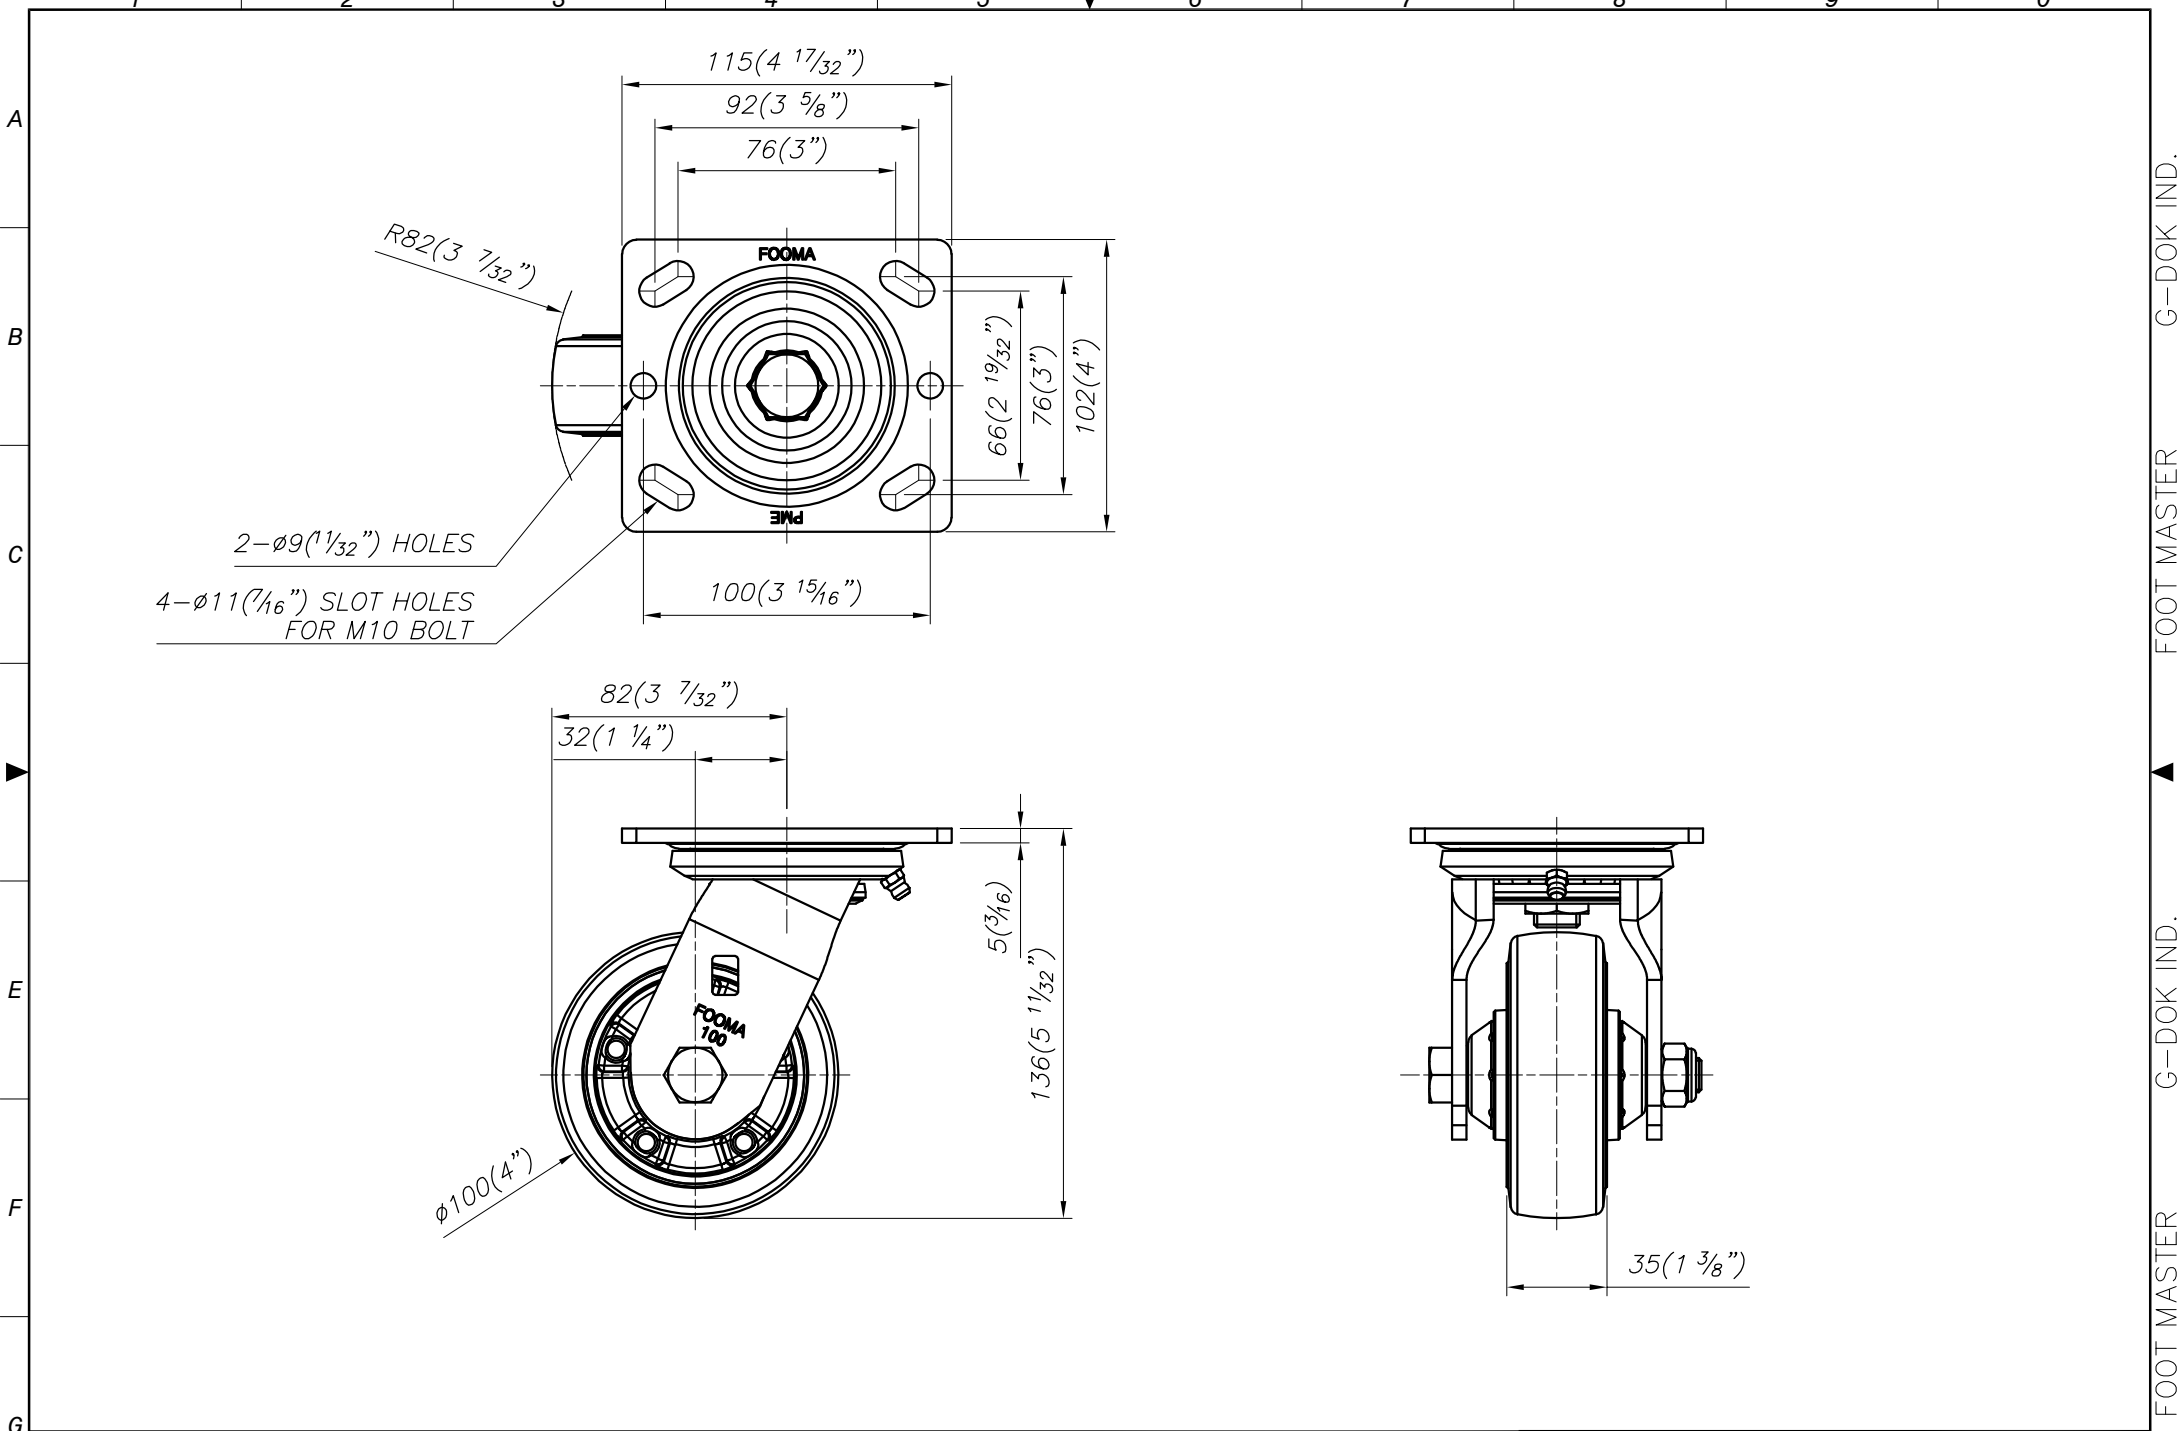

2-ø9(1¹/₃₂) HOLES
 4-ø11(7¹/₁₆) SLOT HOLES
 FOR M10 BOLT

FOOT MASTER®

FOOMA®

G-DOK IND.

MODEL NAME PME-100-ARF-MUD

FOOT MASTER G-DOK IND. FOOT MASTER G-DOK IND.

FOOT MASTER®

FOOMA®

G-DOK IND.

MODEL NAME PME-100-ASF-MUD

FOOT MASTER G-DOK IND. FOOT MASTER G-DOK IND.

FOOT MASTER®

FOOMA®

G-DOK IND.

MODEL NAME PME-100-BSF-MUD

FOOT MASTER G-DOK IND. FOOT MASTER G-DOK IND.