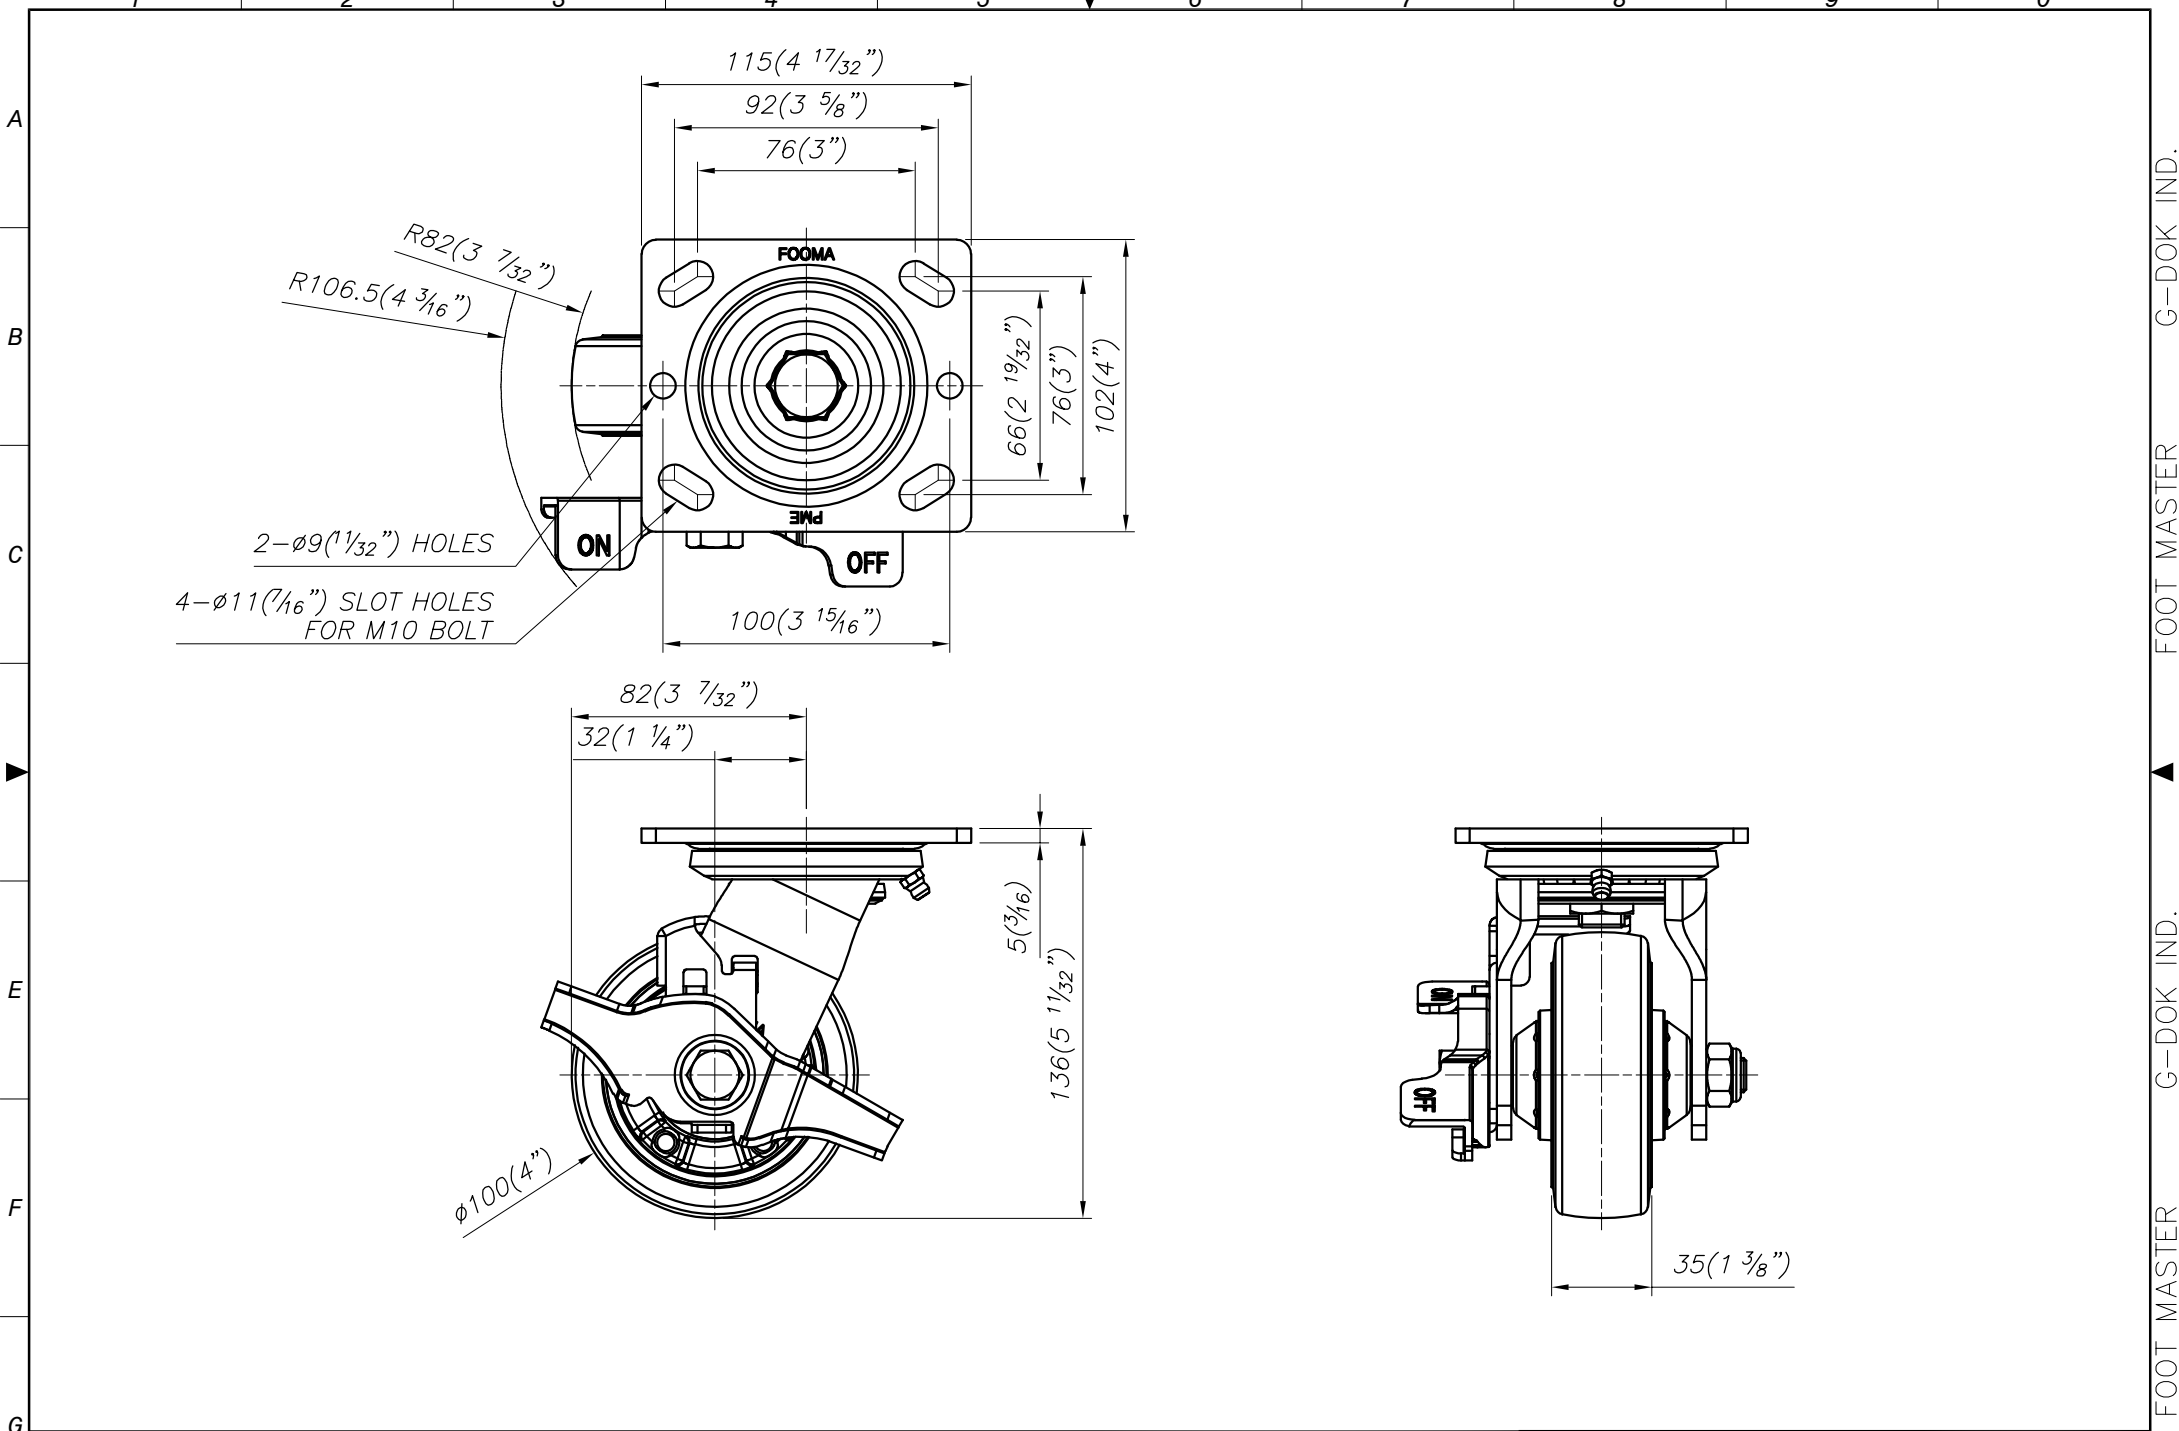

2-ø9(1¹/₃₂) HOLES
 4-ø11(7¹/₁₆) SLOT HOLES
 FOR M10 BOLT

FOOT MASTER®

FOOMA®

G-DOK IND.

MODEL NAME PME-100-ARF-MUD

FOOT MASTER G-DOK IND. FOOT MASTER G-DOK IND.

FOOT MASTER®

FOOMA®

G-DOK IND.

MODEL NAME PME-100-ASF-MUD

FOOT MASTER G-DOK IND. FOOT MASTER G-DOK IND.

FOOT MASTER®

FOOMA®

G-DOK IND.

MODEL NAME PME-100-BSF-MUD

FOOT MASTER G-DOK IND. FOOT MASTER G-DOK IND.