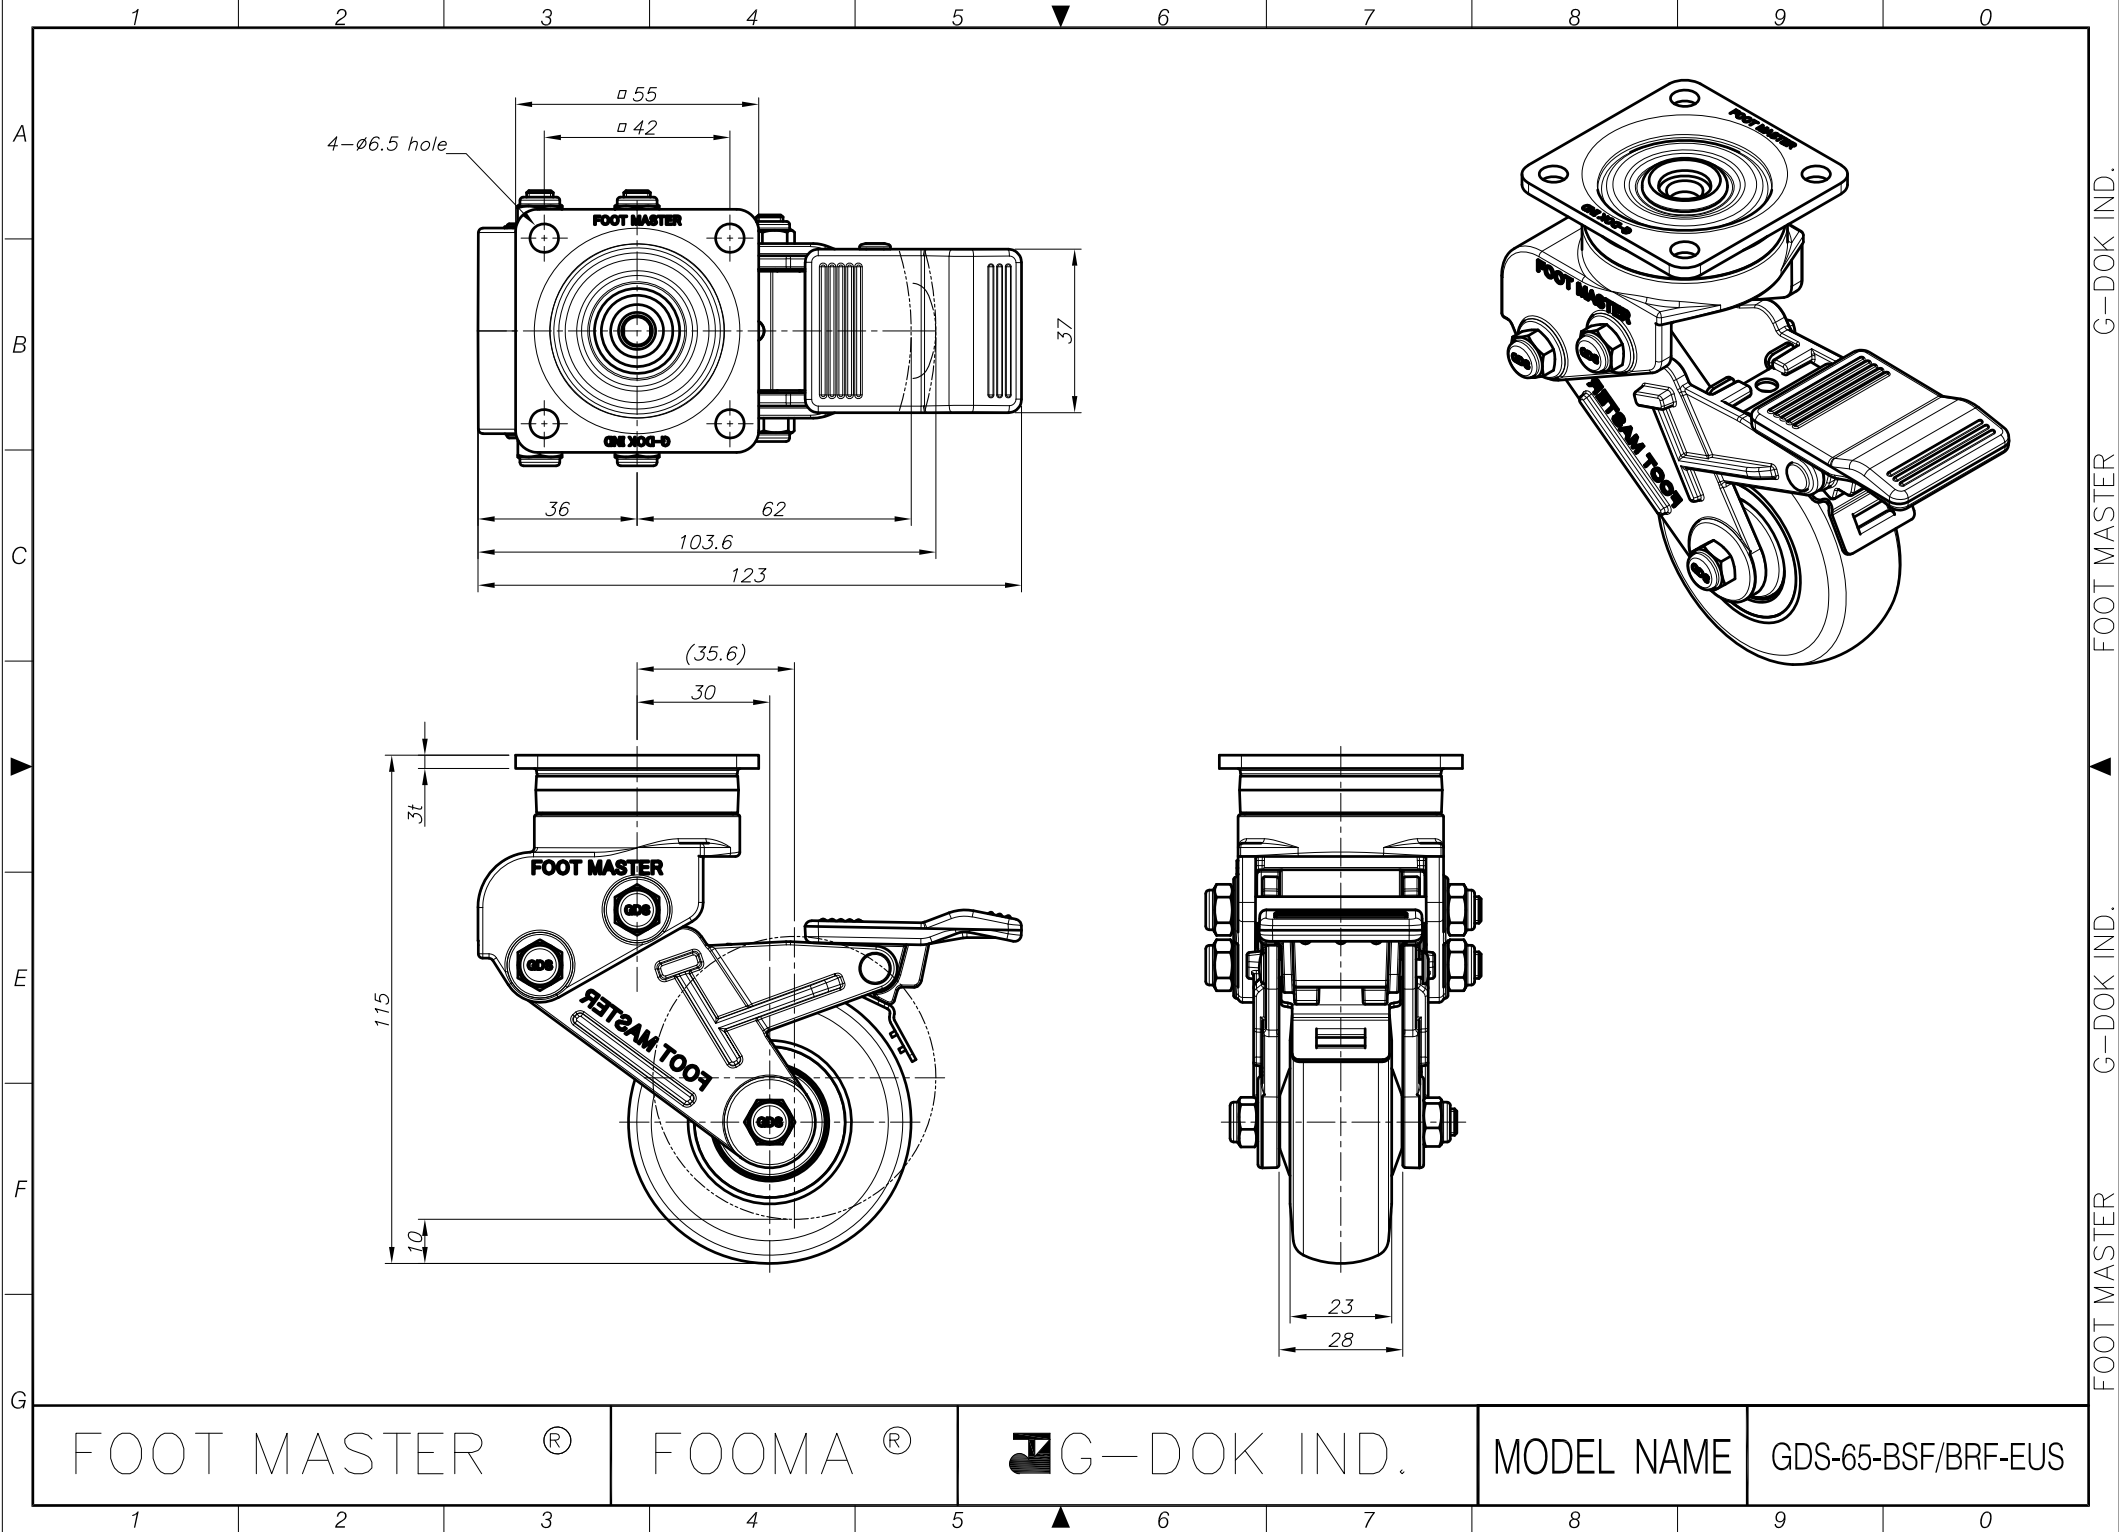

FOOT MASTER[®]

FOOMA[®]

G-DOK IND.

MODEL NAME

GDS-65-ASF/ARF-EUS

FOOT MASTER G-DOK IND.

FOOT MASTER[®]

FOOMA[®]

 G-DOK IND.

MODEL NAME

GDS-65-BSF/BRF-EUS

FOOT MASTER G-DOK IND.